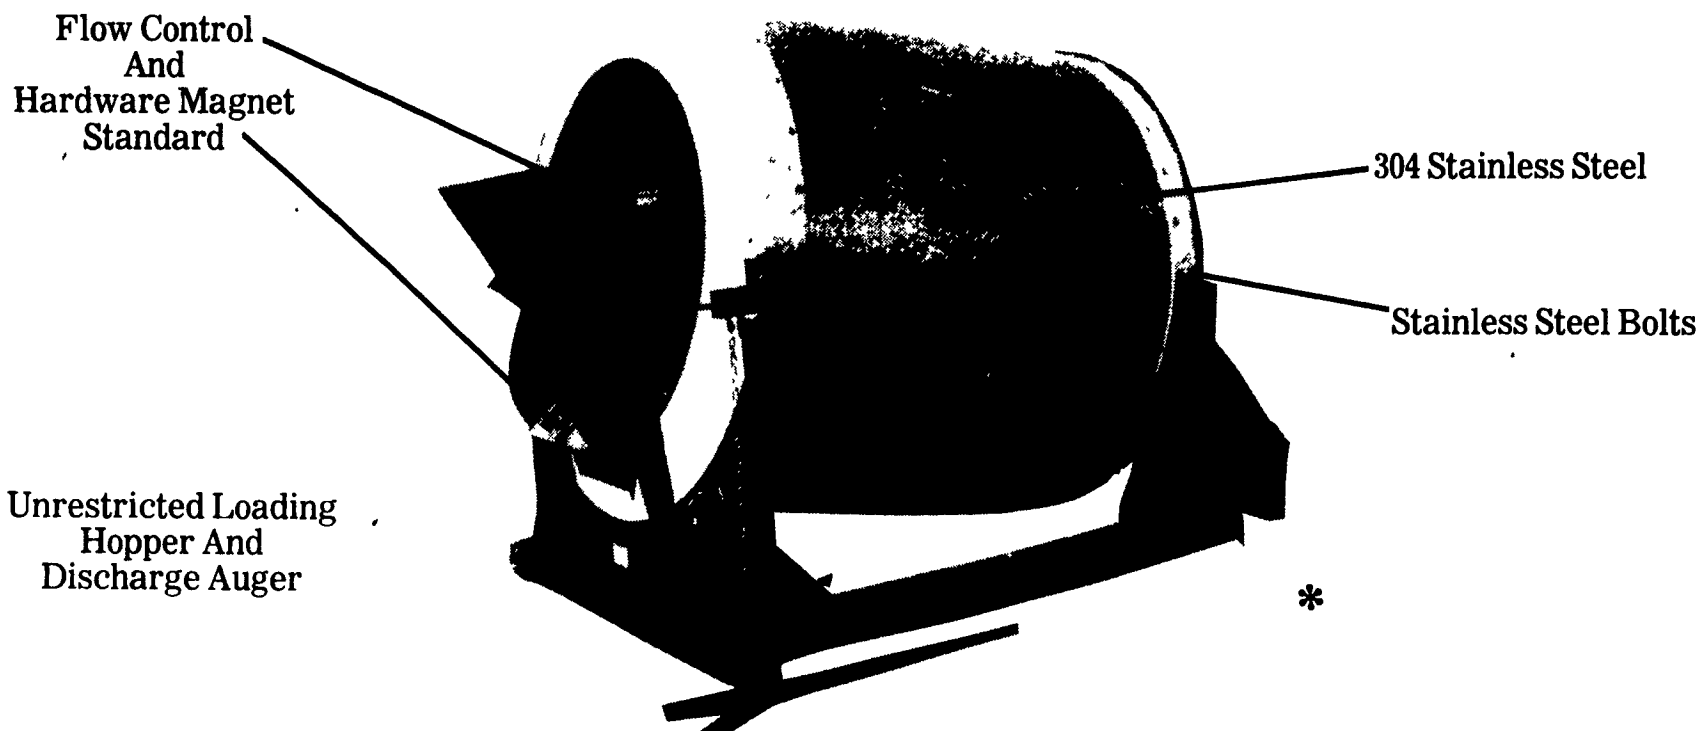

TMR Mixers

The Competition
Likes Our Design

You Will Like
Our Price

* **FB 100** (100 Cu. Ft. Mix Capacity) **With Scale \$6,600⁰⁰**

See Us In The East Room, Booth #656 At The
PENNSYLVANIA FARM SHOW

SEE YOUR  DEALER NOW