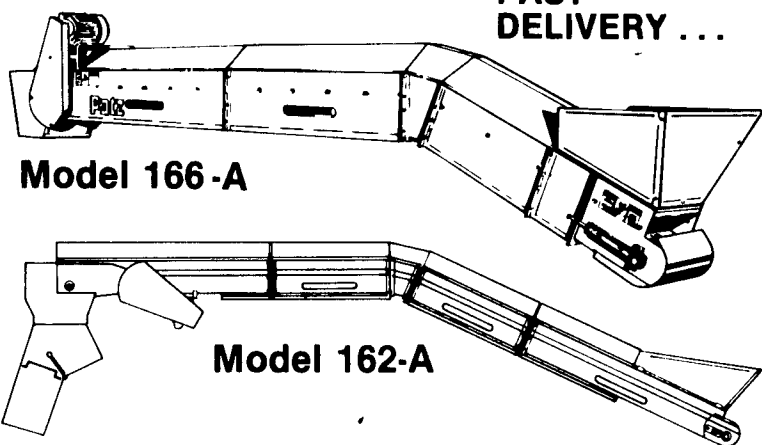

Patz

Performance Strong as Steel

Conveying And Feeding

Patz CONVEYORS

**BIG
CAPACITY ...
FAST
DELIVERY ...**

Model 166-A

Model 162-A

Built rugged for efficient, high-volume feed handling. Economical chain-and-flite action moves feed smoothly without sifting or separating.

**New
low-cost
conveyor.**

Patz

- High capacity.
- Lengths: Up to 25 feet.
- All-belt drive for low maintenance.
- Galvanized steel, all bolted construction.
- Detachable steel chain with steel-braced 2½ in. rubber flites.
- Replaceable bolt-in conveyor pans.
- Options: hopper, spouts, diverter, support brackets.

Model 262
Conveyor.

Model 1600C

Model 1600E

Patz

New Belt Conveying Features:

MODEL 1600C (Central-Drive):

- Reversing drive can convey feed in either direction
- Drive unit can be located at various points between the ends for convenient installation
- Lengths: 10 to 200 feet

MODEL 1600E (End-Drive):

- Motor mounts top or bottom on the end for easy installation
- Lengths: 4 to 30 feet

See This Equipment On Display At The PENNSYLVANIA FARM SHOW

January 12 Thru. 17, 1986

Space #550-552