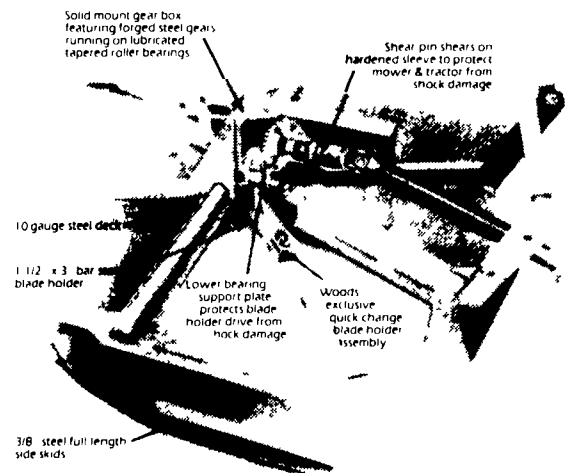

WOODS offers a choice of 4 ft, 5 ft, and 6 ft. cutting swaths... In belt drive models RM48, RM59, and RM306... or gear drive models RM400, RM500 and RM600

...If your tractor is in the 12 to 40 horsepower range there's a WOODS RM for you.

MORE MOWER FOR YOUR MONEY

THE WOODS' M5 DIXIE CUTTER

Woods M5 Dixie Cutter cuts and shreds five foot swath. It has direct gear drive with a heavy-duty gear box and is available in models for rear-mounting on 3-point hitch, fast-hitch or AC snap-coupler.