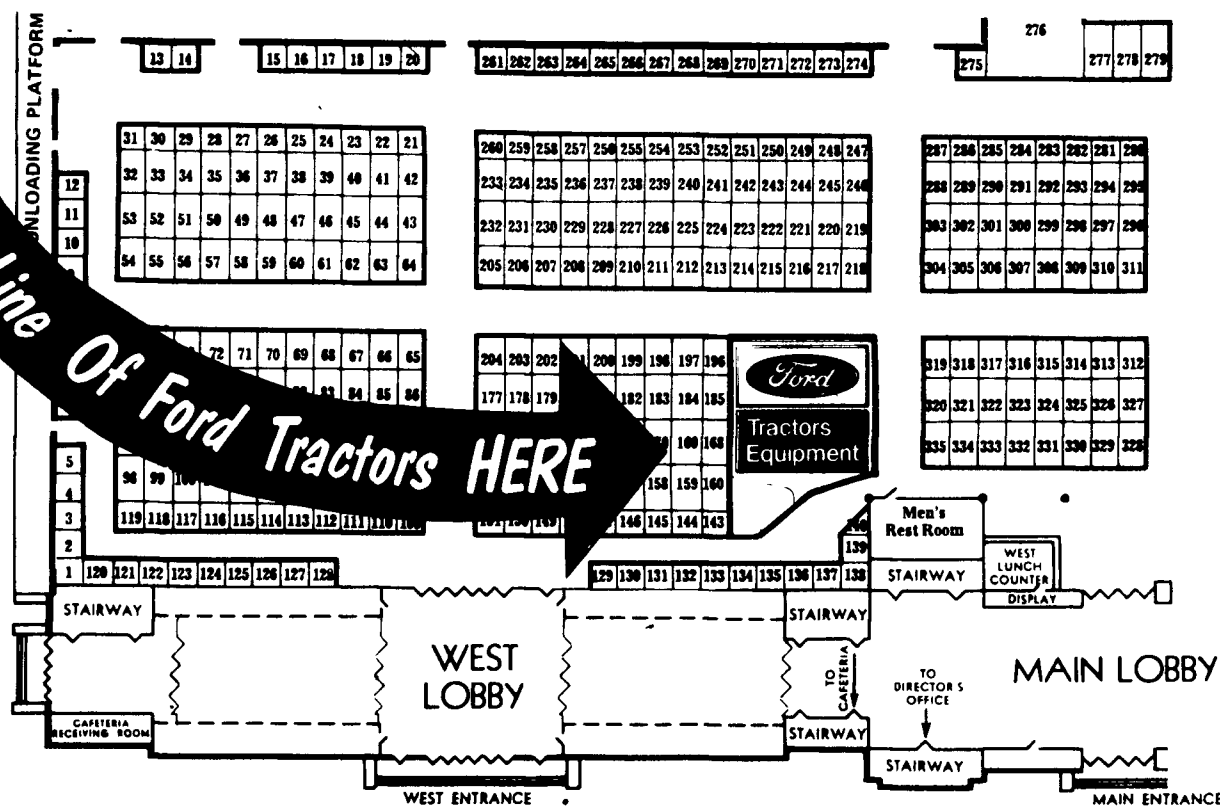

FOR YOUR FARM SHOW

FOR THE SMALL ARENA

See The Full Line Of Ford Tractors **HERE**

AT
**THE 1986
 PENNSYLVANIA
 FARM SHOW**

There's A Ford Tractor To Fit Every Farm Show!

PENNSYLVANIA

Dover, PA
 STRALEY
 FARM SUPPLY, INC.
 717-292-2631
 292-4443