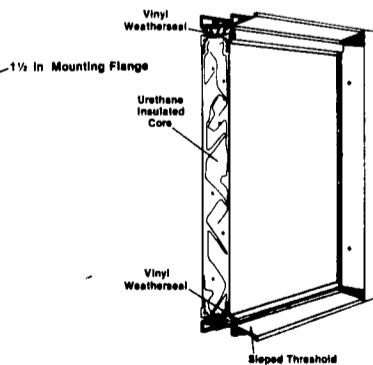

KLAUER ROOFLINE RIDOLATORS

The New