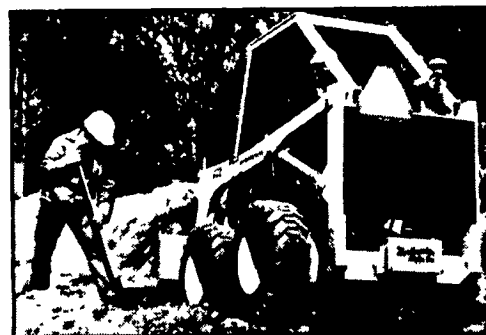

SALE

Dec. 23, 27, 30 & 31, 1985
Jan. 2 thru 17, 1986

COMBINE HEADQUARTERS

BIG FACTORY DISCOUNTS

Get red hot deals on new Massey-Ferguson 3500 Series tractors. They're proven performers for 90 to 125 PTO horsepower jobs — 2 and 4 wheel drive. And now, you can take advantage of big factory discounts, plus special low-rate MF financing. C'mon in, now. Offers good for limited time only.

Rebuilt augers are guaranteed to run true!
"They are jig repaired."

We Can Rebuild All Makes Of Augers

Call Now For Appointment And Price Quotation To Have Your Auger Repaired

Weaverline

COB CORN GRATE

for M-F 750/850, 760/860

COMBINES

REPLACE THE REGULAR CORN SIEVES IN YOUR COMBINE WITH A WEAVERLINE COB CORN GRATE

- ★ Save More Cobs
- ★ Keep Out Corn Leaves And Husks
- ★ Extremely High Capacity
- ★ Simple, Rugged Design
- ★ Works Very Well On Hillsides

TOUGH, STABLE AND AFFORDABLE

SKID STEER LOADER FEATURES:

- A unique oscillating axle that smooths movement over rough terrain.
- 4-wheel drive that keeps you going.
- Dependable hydrostatic drive.
- A powerful 4-cyl. gas or diesel engine.
- A 40" wheel base for improved stability