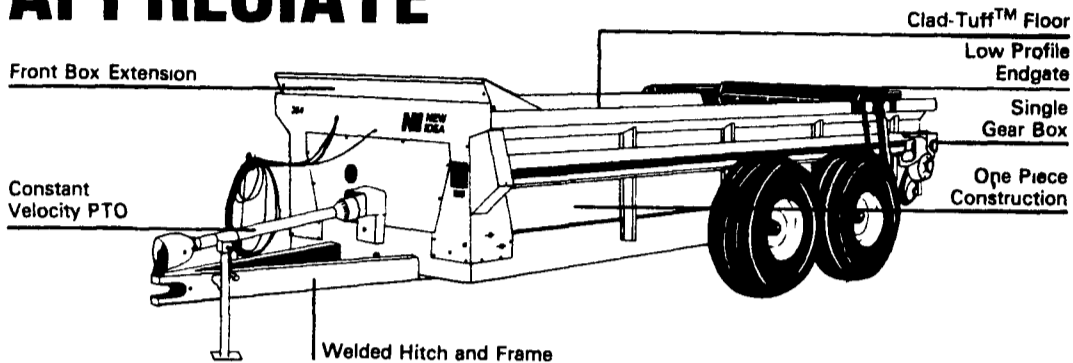

NEW IDEA

360 SERIES SPREADERS

AT A PRICE THAT'S AFFORDABLE!

FEATURES YOU'LL APPRECIATE

- Model 362 5 Ton Single Axle, Hyd. Endgate, Upper Beater ***5,340**
- Model 363 8 Ton Tandem Axle, Hyd. Endgate, Upper Beater, Regrooved Tires ***7,300**
- Model 365 11 Ton Tandem Axle, Hyd. Endgate, Upper Beater, Regrooved Tires ***8,425**

Also In Stock

- NI 484 Big Roll Baler
- NI 405 Rake
- NI 400 Rake
- NI 509 Mower-Conditioner
- NI 522 3 Pt. Sickle Mower

BIGGS INCORPORATED

34 Buckley Ave., Rising Sun, MD
301/658-5531

SHARTLESVILLE FARM SERVICE