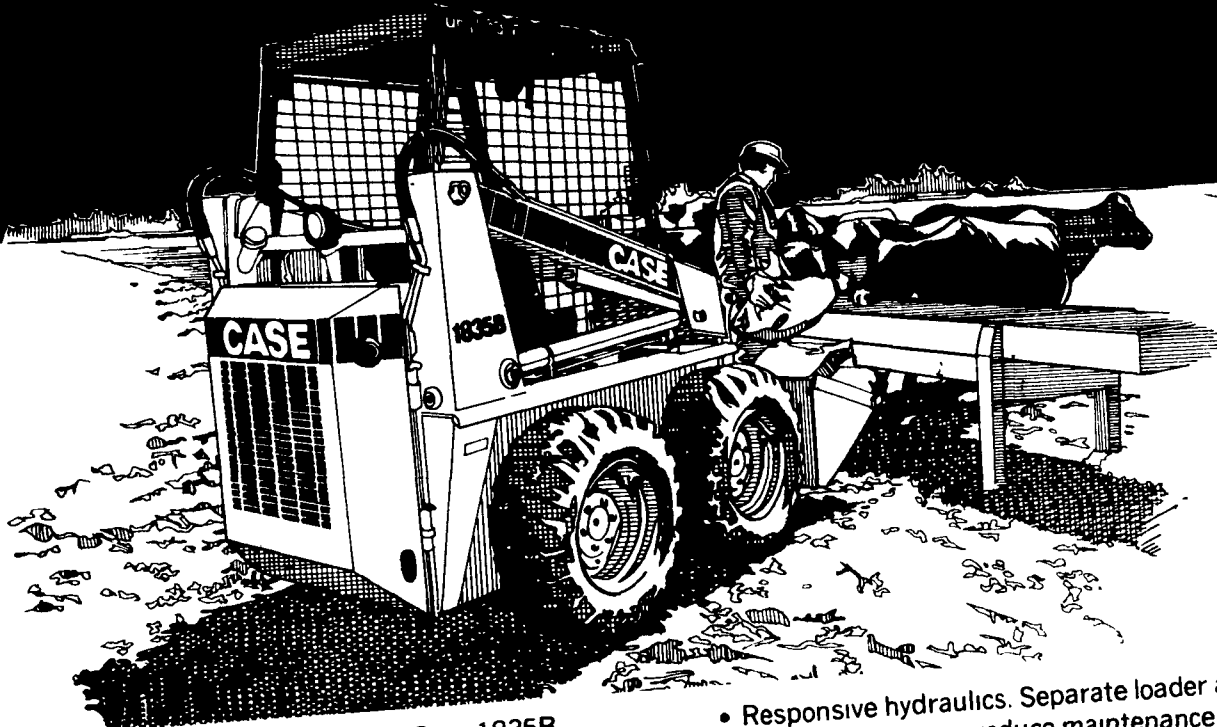

An extra hand on the job, but not on your payroll

All skid-steers are **not** equal. Our Case 1835B Uni-Loader is built with construction strength to load, dig, lift and carry all around the farm. Our dependability gives you the edge when you need a machine on the job, not in the shop.

- 1835B: Case, 4-cylinder, liquid-cooled 34 net hp diesel or 32 net hp gasoline.
- 1816C: 16 net hp, gasoline
- Hydrostatic drive with infinitely variable speeds and 360° turns for fast cycles.

- Responsive hydraulics. Separate loader and chain oil reservoirs reduce maintenance, slash downtime.
- Two hand levers control power, speed and loader functions. No pedals to stick.
- Full line of attachments extend your job versatility.