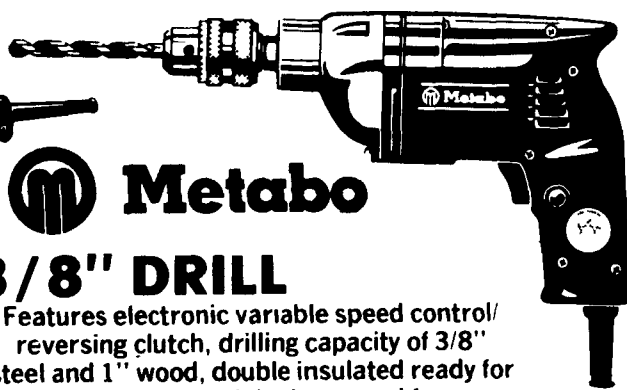

Christmas

GIFTS TO MAKE FARMING EASIER

Metabo

7" ANGLE GRINDER

Features rugged 3 horsepower motor for extra tough jobs. Operates on AC or DC current. Spindle lock for easy mounting and removal of accessories. Double insulated for grinding wheels up to 7" diameter. Model W23180 Reg. \$299.00

\$225⁰⁰

Metabo

3/8" DRILL

Features electronic variable speed control/reversing clutch, drilling capacity of 3/8" steel and 1" wood, double insulated ready for tough jobs around the home and farm Model D480VSR Reg. \$139.00

\$89⁰⁰

ALL ORDERS SHIPPED SAME DAY - C.O.D.

ORDER BY PHONE
FOR QUICK U.P.S. DELIVERY!
(609) 848-7321
(215) 389-1212

Metabo
4 1/2" ANGLE GRINDER

Features tough heavy duty 3/4 hp. motor, to maintain high speed under heavy load. Operates on AC/DC current, weighs only 4 1/2 lbs. and holds 4 1/2" grinding wheel. Reg. \$149.50 Model AG550SL

\$109⁹⁵

Metabo

PORTABLE BAND SAW

2 speed saw features large cutting capacity with light-weight design. Vertically mounted motor provides clear view of cut at any angle Double insulated and UL listed Model PB4478 Reg. \$345