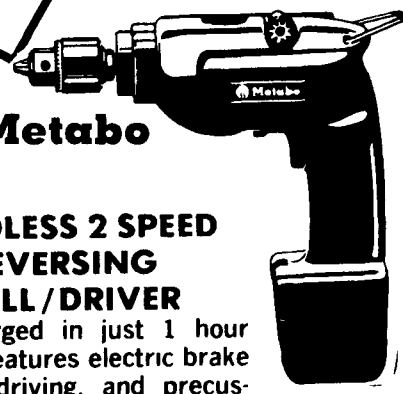

Christmas

GIFTS TO MAKE FARMING EASIER

Metabo

7" ANGLE GRINDER

Features rugged 3 horsepower motor for extra tough jobs. Operates on AC or DC current. Spindle lock for easy mounting and removal of accessories. Double insulated for grinding wheels up to 7" diameter. Model W23180 Reg. \$299.00

\$89⁰⁰

ALL ORDERS SHIPPED SAME DAY - C.O.D.

ORDER BY PHONE
FOR QUICK U.P.S. DELIVERY!
(609) 848-7321
(215) 389-1212

Metabo
4 1/2" ANGLE GRINDER

Features tough heavy duty 3/4 hp. motor, to maintain high speed under heavy load. Operates on AC/DC current, weighs only 4 1/2 lbs. and holds 4 1/2" grinding wheel. Reg. \$149.50 Model AG550SL

\$109⁹⁵

Metabo

PORTABLE BAND SAW

2 speed saw features large cutting capacity with light-weight design. Vertically mounted motor provides clear view of cut at any angle Double insulated and UL listed Model PB4478 Reg. \$345

\$269⁹⁵

Metabo

CORDLESS 2 SPEED REVERSING DRILL/DRIVER

Fully charged in just 1 hour this unit features electric brake for screwdriving, and percussion action for occasional hammer drilling Hundreds of uses Comes with rechargeable battery pack, 115 volt charger and chuck key Reg. \$195.00 Model HD 100/2