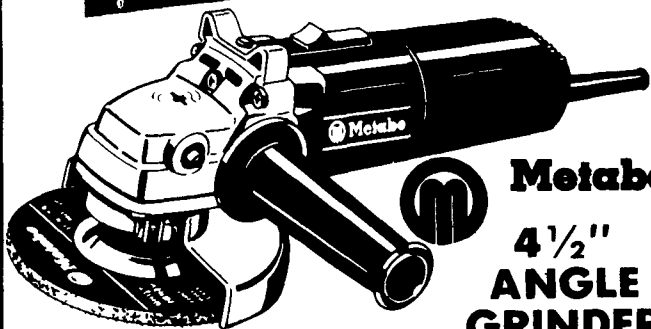

Christmas

GIFTS TO MAKE FARMING EASIER

Metabo

7" ANGLE GRINDER

Features rugged 3 horsepower motor for extra tough jobs. Operates on AC or DC current. Spindle lock for easy mounting and removal of accessories. Double insulated for grinding wheels up to 7" diameter. Model W23180 Reg. \$299.00

\$225⁰⁰

Metabo

3/8" DRILL

Features electronic variable speed control/reversing clutch, drilling capacity of 3/8" steel and 1" wood, double insulated ready for tough jobs around the home and farm Model D480VSR Reg. \$139.00

\$89⁰⁰

ALL ORDERS SHIPPED SAME DAY - C.O.D.

ORDER BY PHONE
FOR QUICK U.P.S. DELIVERY!
(609) 848-7321
(215) 389-1212

Metabo
4 1/2" ANGLE GRINDER

Features tough heavy duty 3/4 hp. motor, to maintain high speed under heavy load. Operates on AC/DC current, weighs only 4 1/2 lbs. and holds 4 1/2" grinding wheel. Reg. \$149.50 Model AG550SL

\$109⁹⁵

Metabo

PORTABLE BAND SAW

2 speed saw features large cutting capacity with light-weight design. Vertically mounted motor provides clear view of cut at any angle Double insulated and UL listed Model PB4478 Reg. \$345