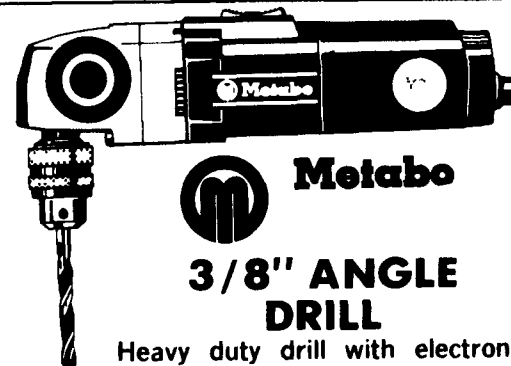

Christmas

GIFTS TO MAKE FARMING EASIER

Metabo

7" ANGLE GRINDER

Features rugged 3 horsepower motor for extra tough jobs. Operates on AC or DC current. Spindle lock for easy mounting and removal of accessories. Double insulated for grinding wheels up to 7" diameter. Model W23180 Reg. \$299.00

\$129⁹⁵

ROTARY HAMMER

Lightweight, yet powerful, features variable speed and reversing, safety slip clutch, requires minimum pressure includes slide handle, depth gauge and carrying case. Model 6020 Reg. \$299

\$219⁹⁵

Metabo

RECIPROCATING SAW

2 speed saw with 7 degree rake angle for optimum cutting. Cuts wood or metal, double insulated with carrying case, allen wrench and blades Complete and ready for work Model RS900 Reg. \$249

Now **\$179⁰⁰**

Metabo

3/8" ANGLE DRILL

Heavy duty drill with electronic speed control, and automatic stabilizer, lightweight, compact yet powerful for the big jobs as well as small ones. Double insulated with side handle Model AD5004S Reg. \$199