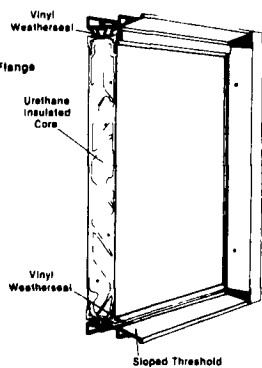

29 Gauge Galvanized Metal

24 Gauge Aluminum

- White
- Mill Finish

HAYFIELD 25% OFF PREHUNG THERMO DOORS & WINDOWS

410 STEEL INSULATED DOOR
Agricultural or Commercial

FOUR-WAY PRE-HUNG
EMBOSSED STEEL FACE
STEEL HINGES PRE-PACKED

END CAP REMOVED
FOR INTERIOR VIEW

END FLASHING

CONNECTING FLASHING

- Large opening which eliminates clogging
- The most weather proof Ridge Vent on the market
- Adjustable Flashings for various roof pitches
- Weather proof connecting flashings for continuous coverage of ridge (full ridge coverage)
- Aerodynamically designed to produce a negative air pressure at point of ventilation
- No disturbing wind rattling — absolutely quiet
- Clean Line appearance THE ROOFLINE RIDGOLATOR® as the name states blends into the roof line