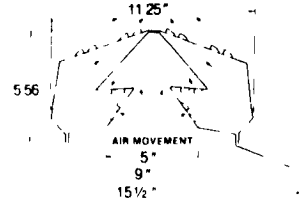

CROSS SECTION DRAWING

MANUFACTURED OF PREPAINTED HOT
DIPPED GALVANIZED STEEL