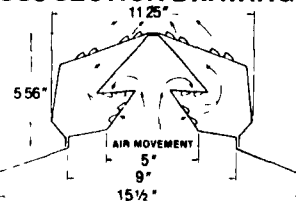

CROSS SECTION DRAWING