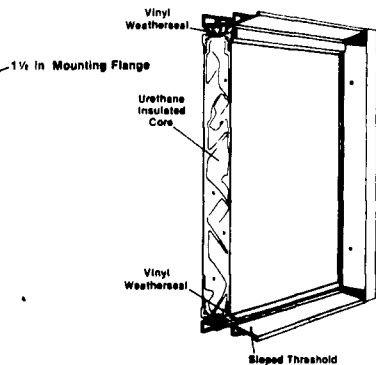

29 Gauge Galvanized Metal

24 Gauge Aluminum

- White
- Mill Finish

HAYFIELD 25% OFF PREHUNG THERMO DOORS & WINDOWS

410 STEEL INSULATED DOOR

Agricultural or Commercial

FOUR-WAY PRE-HUNG
EMBOSSED STEEL FACE
STEEL HINGES PRE-PACKED

STYLES AVAILABLE

410
FLUSH DOOR
Universal Swing

410-A
7 x 36
Tempered Glass
Universal Swing

410-B
20 x 24
Tempered Glass
Specify Swing

KLAUER 10% OFF ROOFLINE RIGOLATORS

The New

KLAUER - ROOFLINE RIDGOLATOR®

ROOFLINE RIDGOLATOR®

END CAP REMOVED
FOR INTERIOR VIEW

END FLASHING

CONNECTING FLASHING

- Large opening which eliminates clogging
- The most weather proof Ridge Vent on the market
- Adjustable Flashings for various roof pitches
- Weather-proof connecting flashings for continuous coverage of ridge (full ridge coverage)
- Aerodynamically designed to produce a negative air pressure at point of ventilation
- No disturbing wind rattling — absolutely quiet
- Clean Line appearance. THE ROOFLINE RIDGOLATOR,® as the name states, blends into the roof line