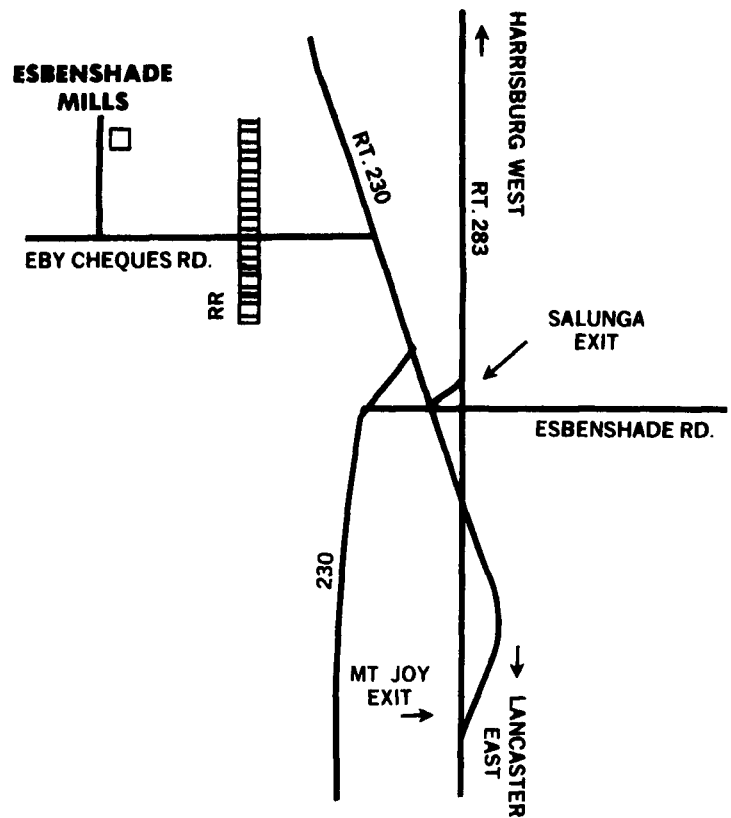

OPEN HOUSE

NOVEMBER 20, 1985

12 NOON TO 5 P.M.

Esbenshade Mills

Fine Quality Feeds

Invites you to attend the opening of their new Complete Feed Manufacturing Facility, for poultry and swine feeds.

Refreshments Will Be Served.