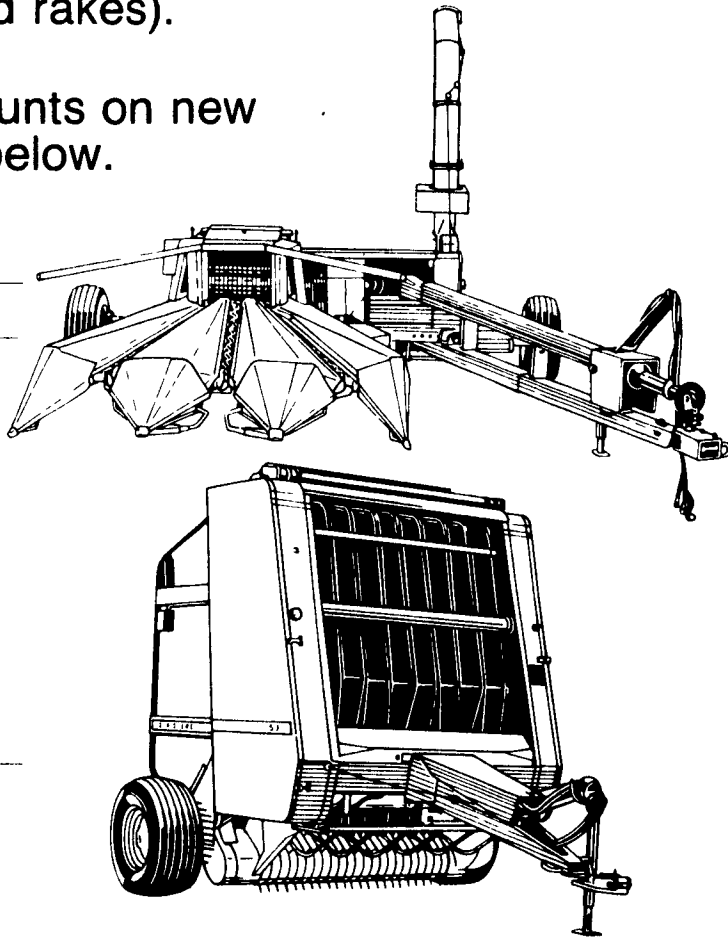

EQUIPMENT	CUSTOMER DISCOUNT
Round Balers	\$ 400
Square Balers	400
PTO Forage Harvester	
Model 3940	850
Model 3960	850
Model 3950	500
Model 3970	500
Model 4720	500
Mower Conditioners (except 1424)	450
Model 1424	1000
Self-Propelled Windrowers	
Model 2320 (grain only)	2500
Model 2420 (grain only)	2500
Model 2320 (auger platform)	2500
Model 2420 (auger platform)	2500
Model 2280 (auger platform)	3000
Model 3430	650
Model 3830	650

For regions that receive light to moderate snowfall, choose the Model 322 John Deere snow thrower. The 322 has a primer and a choke. This system provides quick cold-weather starts.

For heavier snow conditions, choose one of our rugged two-stage snow blowers. The new 522 blows out a 22-inch swath. The 524 has a 24-inch cut.