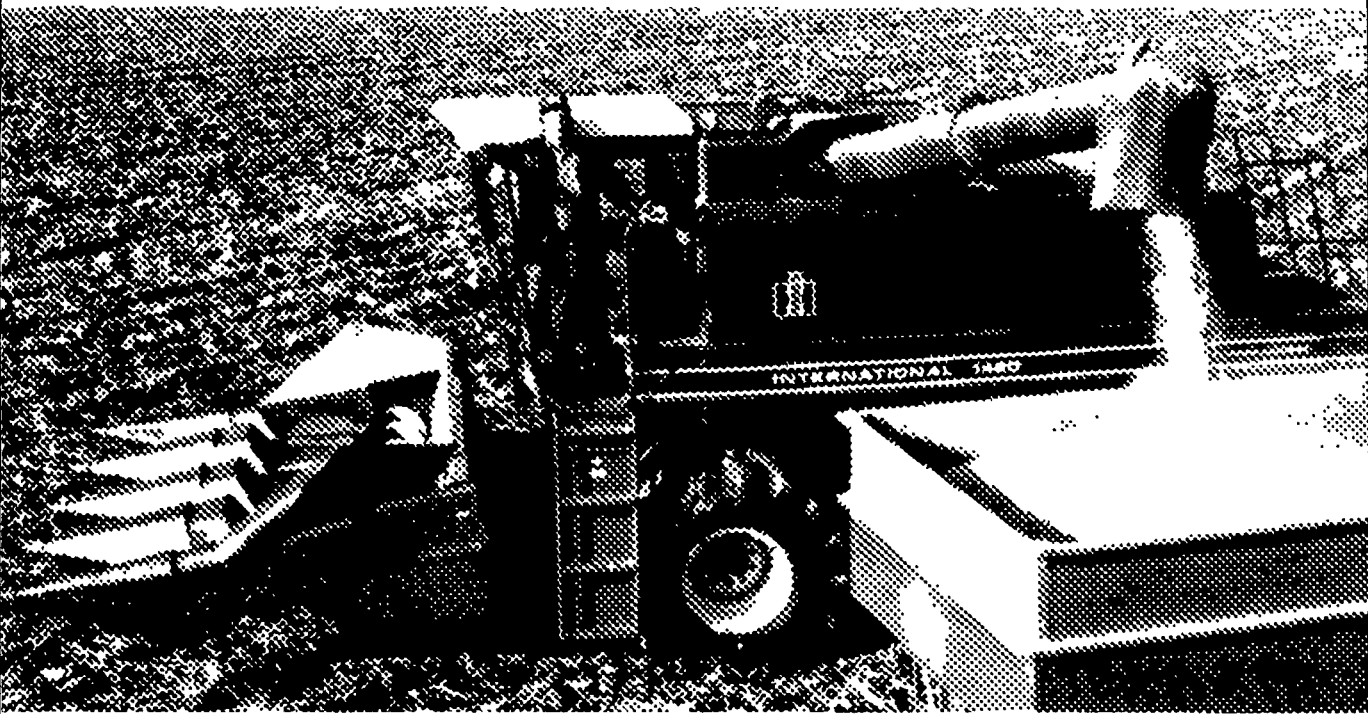

Axial-Flow Combines

SIMPLY MORE PRODUCTIVE IN THE FIELD

Over the past six years the Case IH *axial-flow* combines have proven themselves to be more productive than the combines previously owned by our customers. In tall crops, short crops or down crops; bumper crops or drought crops the *axial-flow* combines put more crop in the bin and, therefore, return more market dollars to you. The Case IH *axial-flow* is simply more productive in the field where the bragging stops.

HOOBER: *Axial-Flow* production specialists

1. Every new combine Hooper sells is expertly predelivered and started in the field by a professional combine mechanic; experienced in setting and adjusting for all common crops.
2. Hooper's professional combine mechanics drive fully equipped combine service trucks, stocked with commonly used wearing parts. When called to service or repair an *axial-flow* combine they carry with them the tools and equipment to do the job and get you back to the field fast.
3. Hooper's Parts Department has the largest combine parts inventory in the East. Daily pickups at the Case IH Parts depot help to provide fast emergency parts availability. Hooper's expert combine PARTS service provides you minimum downtime and maximum productivity.

**INCREASE YOUR HARVEST PRODUCTIVITY -
WITH A  AXIAL-FLOW COMBINE
FROM
C.B. HOOBER & SON, INC.**

GREAT HOOBER DEALS ON USED COMBINES

Massey Ferguson 510 Diesel, Gear, 23.1x26 8P, A/C, with 44 Cornhead (4 Row Wide), 13' Platform (U8742) PRICE (Was \$13,000) ~~\$12,500~~ \$11,900

IH 1460 Axial-Flow, 1979, 30.5x32 10P, A/C, Auto Header Control, Hydro, Corn & Bean Special (U9292) PRICE (Was \$45,000) ~~\$42,000~~ \$38,000

John Deere 4400 Diesel, 18.4x26, A/C, Straw Chopper (U9806) PRICE (Was \$11,500) \$10,900