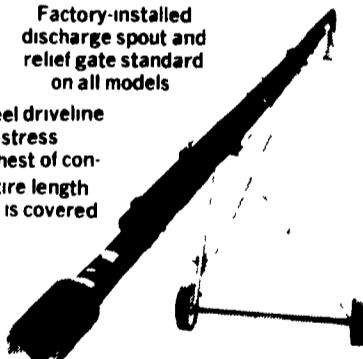

- 190 BIN
- 230 BIN
- 275 BIN
- 375 BIN

Check Here Before You Buy And Get The Finest In TRANSPORT GRAIN AUGERS From Your Dealer, Binkley & Hurst Bros., Inc. At Prices You Can Afford

Factory-installed discharge spout and relief gate standard on all models

Solid 1" steel driveline withstands stress under toughest of conditions. Entire length of driveline is covered

Pre lubricated, sealed gearbox assures you dependable performance

Heavy-duty intake fighting to give added life. Wire screen cage provides protection