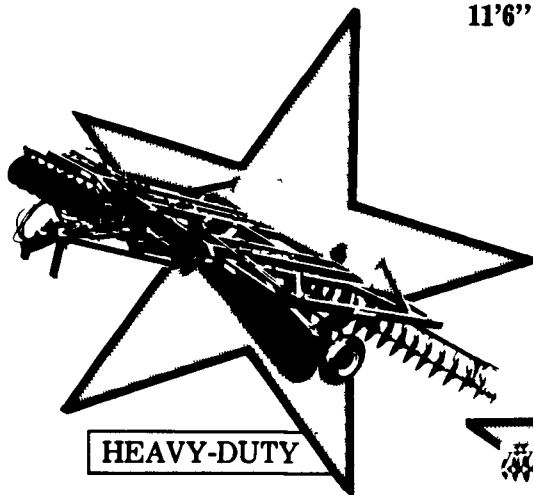

**Krause
Conservation Tillage
HEADQUARTERS**

★
INTERCOURSE, PA

MIDDLETOWN, DE

**KRAUSE
ROCKFLEX DISCS**

Are
Real

**ROCK
STARS**

Krause Engineered the first "Rockflex" Disc in 1965. Improvements in materials and design over the past 20 years have produced the best disc for rocks available today. The Krause Rockflex Disc is no Fly-By-Night sensation - here today and gone tomorrow. Yes, Krause "Rockflex" Discs have withstood the test of time. With over 600 discs working in the fields of Pennsylvania, Maryland, New Jersey and Delaware, Krause is a real performer. A REAL ROCK STAR. No Matter What The Size Of Your Farm, Krause Has A Rock-Star For You.

2200 SERIES

MEDIUM-DUTY

12'3" or 13'6"
22" 6 Gauge Blades
110 Lbs. Per Blade

**MODEL 1577
Single-Fold.**

MEDIUM-DUTY

16'8" Cutting Width
22" 6 Gauge Blades
140 Lbs. Per Blade
11'6" Folded Width

MODEL 1765

HEAVY-DUTY

12'9" Cutting Width
24" ¼" or 5/16" Blades
220 Lbs. Per Blade

2400 SERIES

HEAVY-DUTY

19'9" - 26'0" Cutting Width
24" ¼" or 5/16" Blades
245 Lbs. Per Blade
13'2" Folded Width

**MODEL 1451
Offset**

HEAVY-DUTY