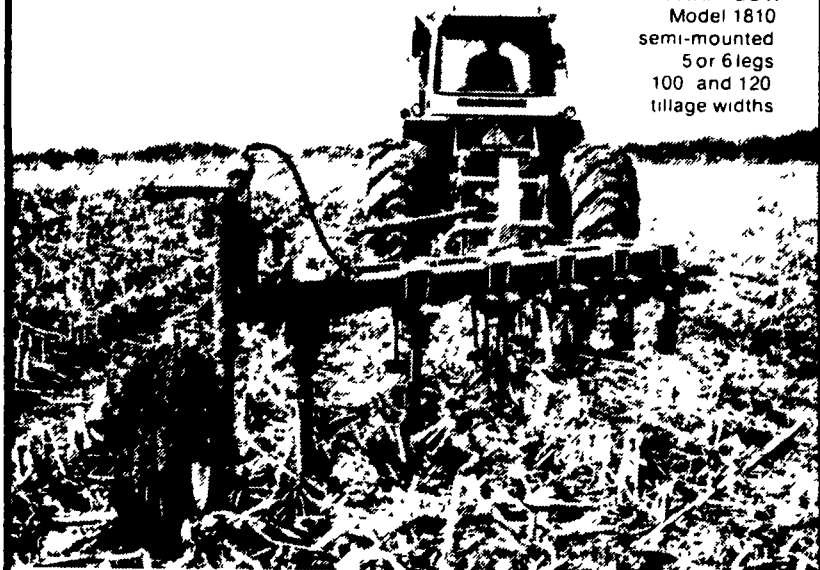

Heavy Fowl: .20-.75.

Leghorn Fowl: .05-.45.

Bantams: .25-2.10.

Broilers: .60.

Roasters: .70.

Fryers: .45.

Pullets: 1.30.

Roasters: .50-.80.

Turkey: .85.

Ducks: .30-1.25.

Rabbits: .20-1.05.

Pigeons: 1.00-3.60.

Guineas: 1.90-2.05.

Eggs

Grade A: White Jumbo X Lge. 75-.90, Brown .77-.94.

Grade A: White Large .60-.76, Brown .52-.87.

Grade A: White Medium .48-.64, Brown .42-.55.

Grade A: White Small .44-.47, Brown .34-.44.

CHEMGRO + UNION MILL

Your Fall Fertilizer & Seeding Headquarters For

• ALFALFA • WHEAT • BARLEY • RYE

*Quality Seed At Reasonable Prices
Quality Fertilizers And Profitable Programs*

ALSO PROFESSIONAL CROP SPRAYING AVAILABLE

Beat Us For Quality And Service? **NO WAY!**

2 CONVENIENT LOCATIONS

CHEMGRO FERTILIZER CO.

Box 218

East Petersburg, PA

(717) 569-3296

UNION MILL

Box 40A, R.D. 1

Belleville, PA

(717) 935-2185

HOWARD®

PARAPLOW® Model 1810
Loosens Soil Without Surface Disturbance

Impossible? It's true. The new Howard PARAPLOW loosens soil to 14 inches deep without disturbing surface residues. It breaks compaction while leaving trash on top to save topsoil from wind and water erosion. The secret is the PARAPLOW's unique "legs." The Model 1810 has 5 or 6 of them which slice into the ground at a 45° angle to gently lift, fracture and loosen. No other tillage tool works the same way. See your nearby Howard dealer.

PARAPLOW Model 1810 semi-mounted 5 or 6 legs 100 and 120 tillage widths

HOWARD PARAPLOW DEALERS

Keller Brothers Tractor Co.
Lebanon, Pa.
717-949-6501

Peoples Sales & Service Inc.
Oakland Mills, Pa.
717-463-7735

W.N. Cooper & Son Inc.
Chestertown, Md.
301-778-3164

Distributed by:

J.S. WOODHOUSE CO. INC.
Camp Hill, PA
413-736-5462

STORAGE TRAILER RENTALS

Up To 45 Feet Long

When & Where You Want It

Farmers · Retail Stores
Construction · Industry

—1000 uses—
$90.00
per month
We can deliver