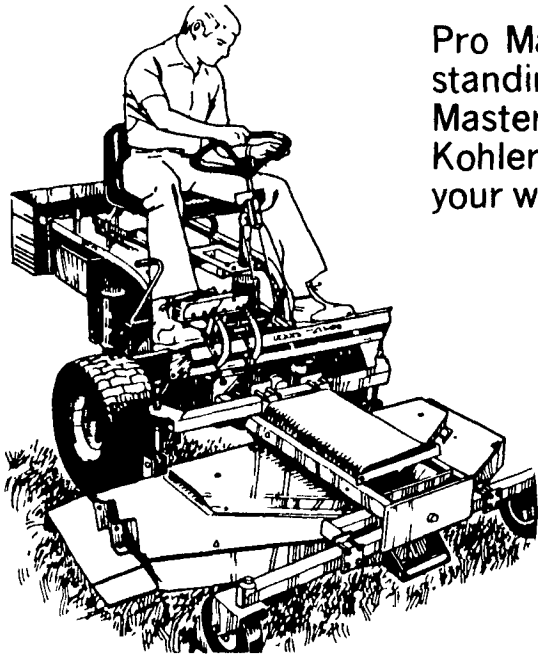

THE SUPERMARKET OF TRACTORS & POWER EQUIPMENT

ACCREDITED TRACTOR & POWER EQUIPMENT CO. (609) 768-3200

CUT UP 2 1/2 ACRES AN HOUR

Pro Master Time Cutters save you time on really big jobs. They feature outstanding maneuverability, easy operation and reliable construction. Pro Master models are available with a 50" or 60" mower and 16, 17 or 19 hp Kohler engine. The Gravely Pro Masters are designed to make the most of your work hours. Stop by today for a free demonstration.