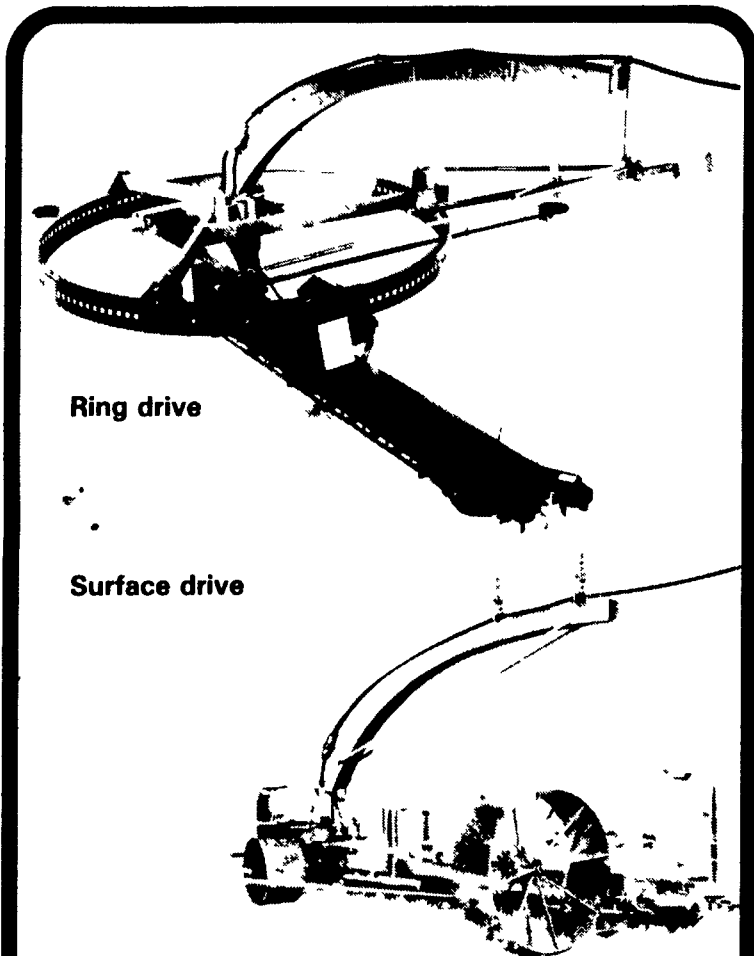

Ring drive

Surface drive

Reliable Feeding

Hard-packed and frozen silage makes feeding more than a routine chore.

Patz gives you two solutions to the problem — the RD-820 ring-drive silo unloader and the 98B surface-drive silo unloader. Both have a double-hook gathering chain with hardened steel cutters and claws that cut through frozen and packed silage.