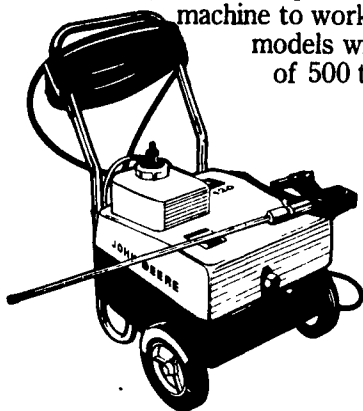

Choose from four models--100 watt for indoor use, 45-, 70-, or 175-watt for use outside. All models use ultra violet light to draw insects into the electricity charged, self-cleaning grid. Outdoor units handle areas of 3/4 of an acre, one acre, or two acres, respectively. Indoor unit is effective in an area of about 1000 square feet.

Get a John Deere insect killer today

**MID SEASON SALE**

3/4 Acre Coverage ..... Only \$69.95  
1 Acre Coverage ..... Only \$99.95

Both Models Carry a Full  
1 Year Warranty  
(Limited Availability)

**High-Pressure Washers**

Electric current and cold water are all you need to put a no-scrub cleaning machine to work. Choose from five models with nozzle pressure of 500 to 1,100 psi.

LOW AS  
\$420.00

Case 1210 Dsl. WFE  
Reduced W/Waiver