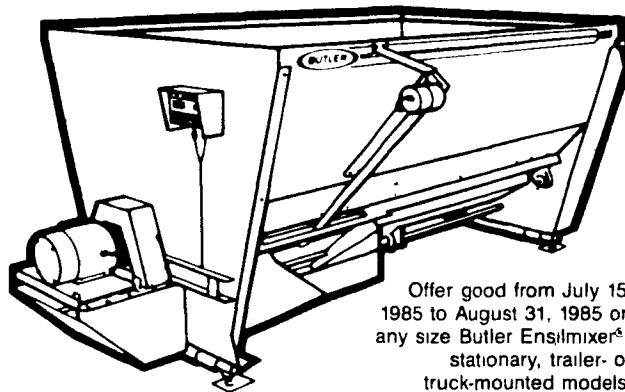

High capacity, easy servicing, low maintenance—all the features that made the Butler Volumaster three-cable ring drive famous—are now available in this new single cable unloader. Install it under an existing tripod, and enjoy Volumaster performance that you can't get with surface drive unloaders.

And get a **FREE** belt conveyor
—an \$897.75 value—too!

Offer good from July 15, 1985 to August 31, 1985 on any size Butler Ensilmixer®, stationary, trailer- or truck-mounted models

With a Butler® Mixer and Total Mixed Rations (TMR) you can make up for that \$.50/cwt. price cut by getting more milk on the same amount of feed . . . or by producing the same amount of milk on less feed.