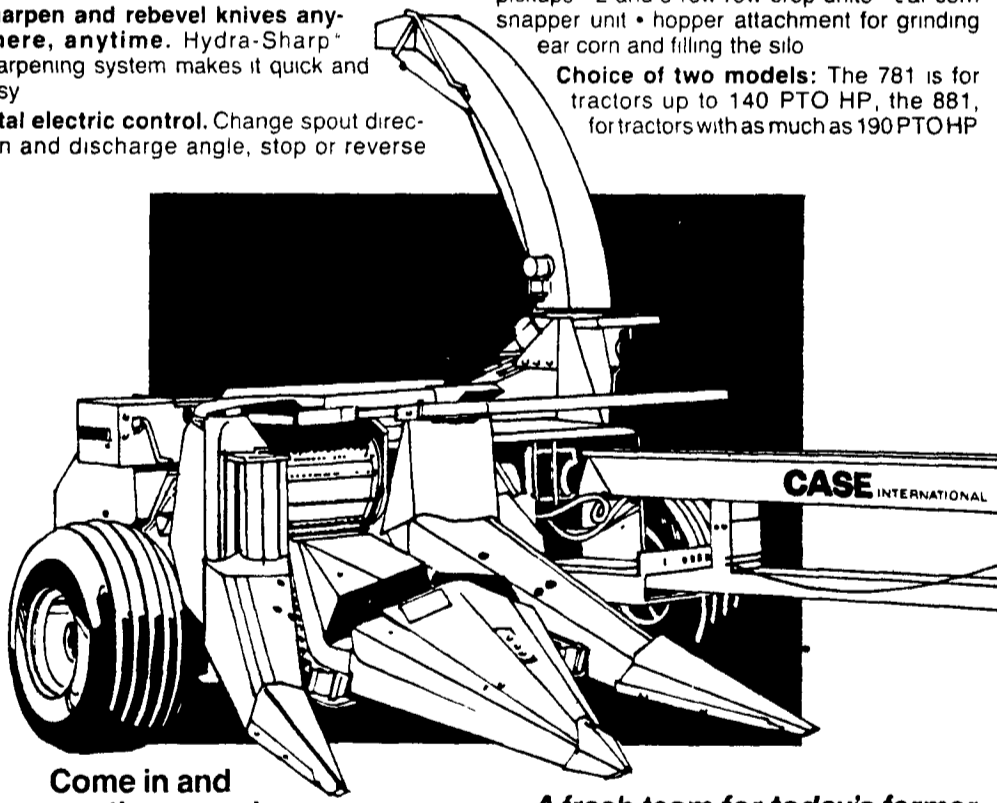

2 WAYS TO MAKE HIGH-QUALITY FORAGE
Case International 781 & 881 Forage Harvesters

With Case International, you get a full measure of what you want in a new forage harvester — capacity to move fast through heavy crops, performance to keep your harvesting on schedule, and high-quality forage that maintains its nutritional value until feeding time

No recutter screens needed Uniformly cuts 3/16 or 5/16-in lengths with ease

Sharpen and rebevel knives anywhere, anytime. Hydra-Sharp™ sharpening system makes it quick and easy

Total electric control. Change spout direction and discharge angle, stop or reverse

crop and feed units with the touch of a switch
Big capacity feed rolls speed materials uniformly to the crop-hungry cutterhead

Stress-relieving design. Equal-angle hitch reduces strain on the powershaft, and lengthens PTO knuckle life

Easy to change crop units. 72 and 90-in hay pickups • 2 and 3-row row-crop units • ear corn snapper unit • hopper attachment for grinding ear corn and filling the silo

Choice of two models: The 781 is for tractors up to 140 PTO HP, the 881, for tractors with as much as 190 PTO HP

Come in and see them now!

A fresh team for today's farmer

In Stock & Ready To Go Now!

881 FORAGE HARVESTER
w/3 Row Crop Unit & 90" Pickup

CHECK OUR LOW PRICE. Then Pick Your Best Way To Save...

- 8.8% APR Financing
- Interest Waiver Till April 1, 1986
- Cash Rebates

GOOD USED EQUIPMENT AT LOW PRICES

- 720 Forage Harvester, 2 Row Crop Unit, 72 in Pickup
- 1086 Tractor Cab & Air, Radial Tires
- M.F. 300 Combine w/Cab 10 Ft. Platform & Two Row Corn Head
- J.D. Model FB 15x7 Comb. Grain Drill
- Woods 121 10 Ft. Rotary Cutter

R.S. HOLLINGER & SON, INC.

113 W. Main St. Mountville, PA
(717) 285-4538
PARTS AND SERVICE
STORE HOURS Mon, Wed, Fri 7 AM-8 PM; Tues & Thurs 7 AM-5 PM, Sat 7 AM-2 PM

NEW HOLLAND
WE ARE IN THE BUSINESS TO SERVE YOU SINCE 1945!
JOHN DEERE

★ Reasonable Bids Accepted On All Equipment ★

NEW TRACTORS...
JD 650, 14.5 Hp
JD 750, 18 Hp 4WD, Turf
JD 2150, 4WD, 45 Hp
JD 2750, 4WD, 75 Hp
JD 4250, 4WD, Cab, PS, 120 Hp w/weights—Buy For $46,000

USED TRACTORS...
JD 4040, PS, Fenders, Less Than 700 Hours
JD 2840 w/148 Loader, 1000 Hours
Ford 4000—As Is
AC D14—Good Cond.
Case 400 w/Plow & Mower—Will Sell Separately

Ask for a price of a New JD 300B Industrial loader or backhoe combination

COMBINES:
(2) Used 6600 Level Land Combines—Both Diesels—1 @ $13,000 and 1 @ $15,000
(2) Used 444 Cornheads—Rebuilt—$3,500 ea.
(2) Used Grain Tables—One Is 215 Reg., Ex. Cond ($3,800); Or One 216 Flex.—($4,000)
(2) New 6 Row Narrow Cornheads—$13,600 each

NEW EQUIPMENT SPECIALS...
Miller Pro 2175 Forage Box w/Roof and 3 Beaters—
On Your Gear..... $5,300
JD 425 Offset Disk w/Hydraulics, 26" Cone Blades..... $6,750
JD 1219 Mower Conditioner..... $7,500

311 ($6,500) and 316 ($9,500) NH Balers	JD 8350 21x7 Grain Drill
JD 327 and 337 Balers	JD 1327 Disk Mower Cond.
JD 2800, 5 Bottom Spring Reset Plow, 18"	JD 4200 4-Bot. Rollover Plow, Demo
JD 40 Manure Spreader	NH 353 Grinder Mixer
JD 450 Hydro Push Spreader	NH 213, 329, 680 Manure Spreaders
JD 1610 Chisel Plow	NH 70 & 75 Throwers
JD 712 11' Mulch Tiller	NH 1003 Bale Wagon
JD 215 12' Dura Cushion Disk	NH 489 Haybines
	NH 80 Bale Mover w/Push Off—$795
	NH 256 Rubber Tine Rake—$2,350

★ All The Above New Equipment Will Be Sold At The Lowest Possible Price...Call Today and Save!!

OTHER NEW & USED EQUIPMENT...
Used JD 3940 Harvester w/2 Row Narrow Cornhead and Pickup, Elec. Controls, Like New . ASKING $10,500 Make Offer
Used Gehl Hi Throw 54" Blower (Good. Cond.)..... $1,000
Used JD Rake (Working Order)..... $695
Used Pequea Tedder (Good Cond.)..... $795
New Holland 283 Baler (w/Chute)..... Cheap! $3,500

KERMIT K. KISTLER, INC.
Rt. 143, Lynnport, Pa. 18066 Phone 215-298-2011
Hours: Monday Thru Friday, 8 to 5; Sat. 8 to 12.