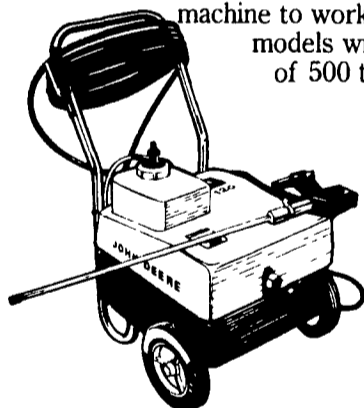

1-800-524-3276 (1-800-LBI-FARM)

—SERVING PENNSYLVANIA CUSTOMERS—

Rid your yard of flying pests.

Get a John Deere insect killer

Choose from four models 100 watt for indoor use, 45 70, or 175 watt for use outside. All models use ultra violet light to draw insects into the electricity charged self-cleaning grid. Outdoor units handle areas of 3/4 of an acre one acre or two acres respectively. Indoor unit is effective in an area of about 1000 square feet.

Get a John Deere insect killer today

MID SEASON SALE

3/4 Acre Coverage Only \$69.95
1 Acre Coverage Only \$99.95

Both Models Carry a Full 1 Year Warranty (Limited Availability)

High-Pressure Washers

Electric current and cold water are all you need to put a no-scrub cleaning machine to work. Choose from five models with nozzle pressure of 500 to 1,100 psi.

LOW AS \$420.00

Case 1210 Dsl. WFE Reduced W/Waiver

IHC 806 Dsl. TR Reduced W/Waiver

Case 2090 P. Shift, Cab, Dual Whls 1000 Hrs. Reduced W/Waiver

IHC 1066 Dsl., Cab Reduced W/Waiver

USED FORAGE EQUIPMENT

JD 3960 Harvester w/3R 30" RC
JD 3940 Harvester w/2R 30" RC
JD 35 Harvester w/2R 30" RC & 5' P-Up
(2) JD 716 Forage Wagon w/1275 Wgn.
JD 484 4RW Stalker Head
JD 483 4RN Stalker Head

NH 1895 SP, Cab Air, Metal Det., w/4R 30" Row Crop, Hay Pickup \$31,500

John Deere 5400 S-P Forage Harvester Cab, Power Rear Drive, w/483 4R Stalker Head \$40,000

John Deere 5200 S-P Forage Harvester w/New Engine 3-R 30" Row Crop 7 Ft. Hay Pick-Up