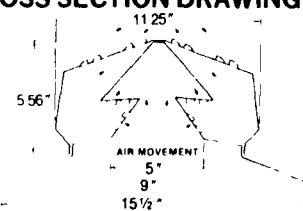

CROSS SECTION DRAWING