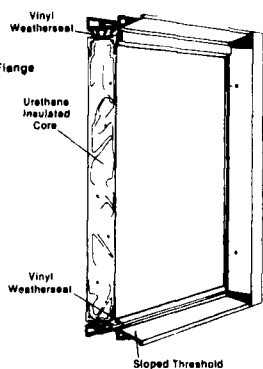

Galvanize / Galvalume

29 Gauge Steel
Plain Aluminum & Painted White Aluminum
All Aluminum is .024 gauge
Painted Galvanized Steel

Colors Available:
White * Brown * Green * Red * Tan * Blue * Gold
All Painted Steel is 29 gauge.

410 STEEL INSULATED DOOR

Agricultural or Commercial

FOUR-WAY PRE-HUNG
EMBOSSED STEEL FACE
STEEL HINGES PRE-PACKED

STYLES AVAILABLE

410 FLUSH DOOR
Universal Swing

410 A
7 x 36
Tempered Glass
Universal Swing