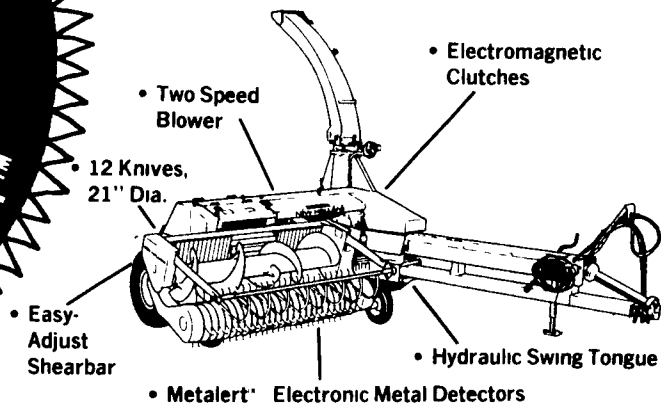

### ALL NEW NH MODEL 40 FORAGE BLOWER

High Capacity 1000 RPM

### ALL NEW - N.H. 848 BALER

PICTURE PERFECT BALES

- High Capacity Baler Featuring A Roll-Floor Design
- Fast Core
- Exclusive Memory Wrap™
- Increased Bale Density
- Four Feet Wide

FEATURING EXCLUSIVE MEMORY WRAP™

### NH MODEL 900 FORAGE HARVESTER

Designed For Total Performance