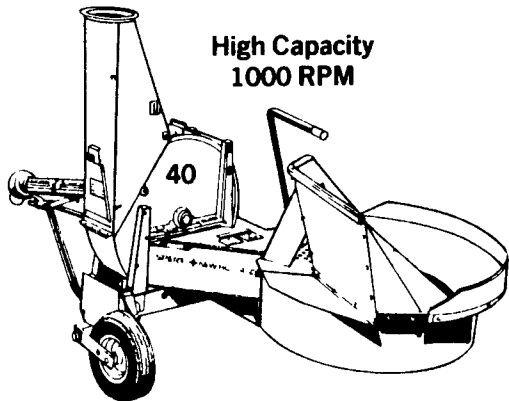

ALL NEW NH MODEL 40 FORAGE BLOWER

High Capacity 1000 RPM