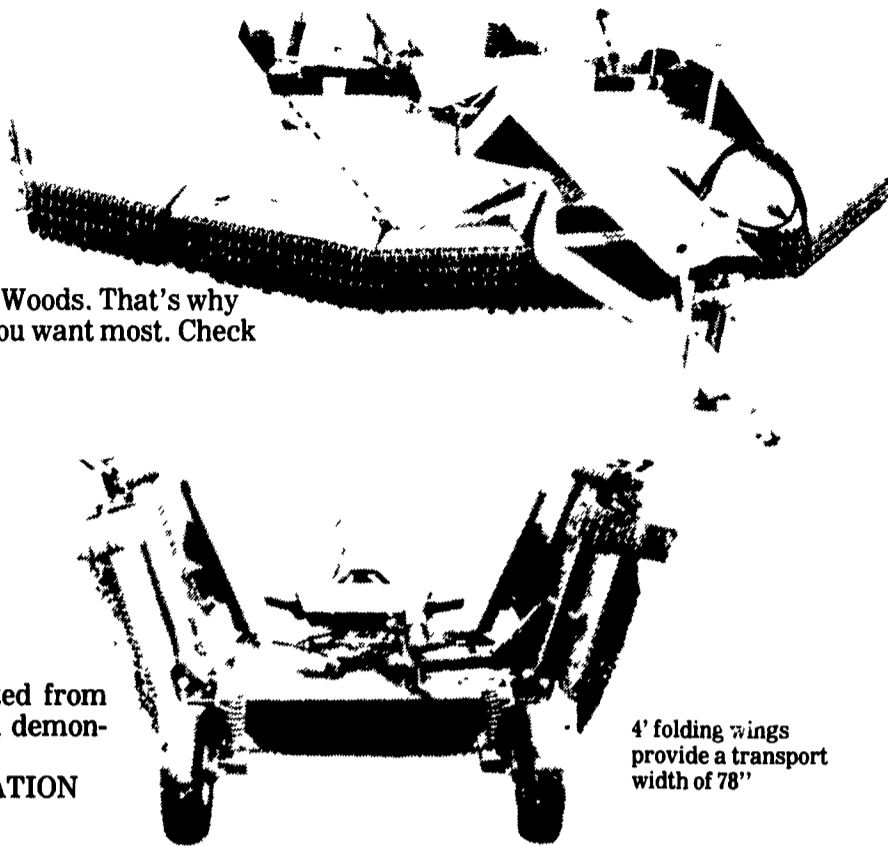

MOWING TIME MOWING TIME

Cut it in half with the new Model 312 orchard mower from Woods

Model 312 with optional grove and chain shielding.

Nobody understands your orchard mowing needs better than Woods. That's why we've engineered our new Model 312 to include the features you want most. Check these outstanding advantages:

- ☐ Mow a 12½' swath in one pass
- ☐ Mow and shred prunings at the same time
- ☐ Perfect for groves on 18' to 20' row spacing
- ☐ Optional grove shielding minimizes damage to low hanging branches
- ☐ Optional front and rear chain shielding for added safety
- ☐ Manual or hydraulic wing lifts.

See the heavy-duty Model 312 for tractors rated from 40 to 75 hp. soon. Ask your Woods dealer for a demonstration or write for literature to Dept. AF.
WOODS, DIVISION OF HESSTON CORPORATION
Oregon, Illinois 61061

4' folding wings provide a transport width of 78"

WOODS Compact Backhoes... the sure-footed way to dig in!

Woods Models 650 and 750 utility backhoes can outperform others their size (and larger) digging footings, irrigation ditches, drainage ditches, wiring trenches, and for landscaping.

They offer control... and safety. Two lever control of all functions: reaching, digging, lifting, swinging and dumping. It couldn't be easier. And Woods' exclusive "Saf-T-Lok"™ mount which eliminates side-to-side free-play movement of the 3-point hitch, their wide stance cantilevered stabilizers, and their self-contained independent hydraulics make sure they go where they're put... and stay put. Woods' 162° bucket curl gives maximum breakout and full "bite", keeps material in the bucket, and tucks away for safe convenient transport between jobs. The operator platform, with adjustable seat, puts him where he can see his work, and perform safely and comfortably.

And they give a choice. Model 650 reaches 7'10" and will dig 6'6" deep from tractors rated 18-35 hp with standard category 1, 3-point hitch. Model 750 reaches out 9'4" and down 7'6" and from 20-40 hp tractors.

Get the "full scoop" on these top performers today. See your Woods Dealer.