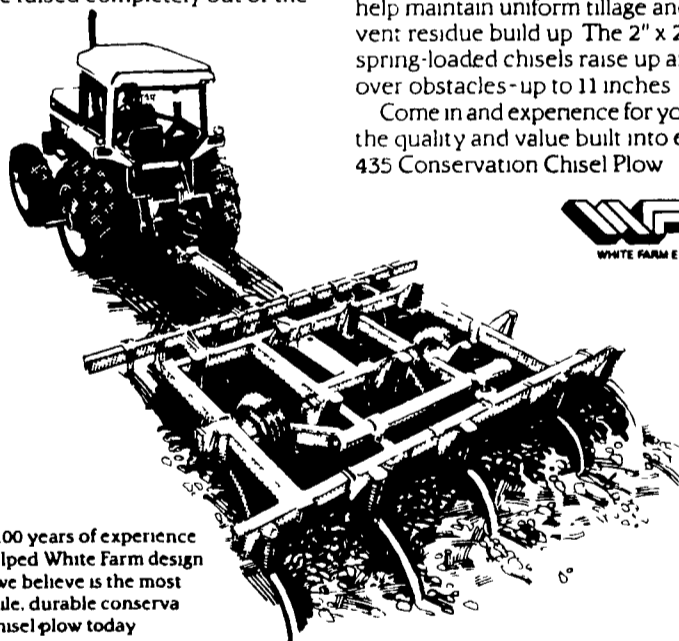

## A more valuable disk chisel.

All disk chisels can save topsoil. But White Farm's 435 Conservation Chisel Plow also saves time and money.

**Versatile concave disks up-front.** Individually mounted 22 inch blades are hydraulically controlled to let you determine the amount of residue that remains on the surface. Disks can be raised completely out of the

ground for maximum conservation, or lowered for maximum tillage

**Big 4" x 6" frames.** Our steel box beams have 25 percent more weld area at every joint than competitors' 4" x 4" beams.

**Chisel shanks every twelve inches.** Three ranks of chisels spaced twelve inches apart on a long 90 inch frame help maintain uniform tillage and prevent residue build up. The 2" x 29" spring-loaded chisels raise up and over obstacles - up to 11 inches

Come in and experience for yourself the quality and value built into every 435 Conservation Chisel Plow

Over 100 years of experience has helped White Farm design what we believe is the most versatile, durable conservation chisel plow today