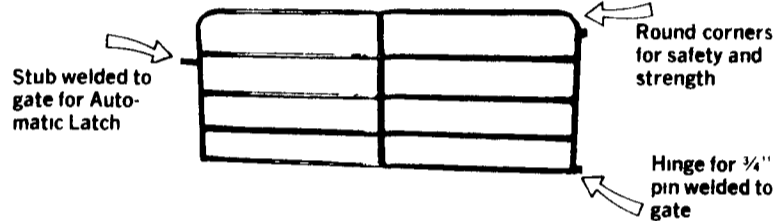

PAUL B. Zimmerman INC.

STEEL BARN EQUIPMENT
Built To Last

HEADLOCKS

THREE SIZES AVAILABLE TO MEET ALL YOUR CATTLE HANDLING NEEDS

EXTRA HEAVY CONSTRUCTION FEATURES:

- 1.9" O.D. High Yield Tube Top & Bottom Frame
- 1" structural pipe on verticals & locks
- All yokes lock on individual catches, no strain on control rod.
- Yoke stabilizer on large sizes
- Unique design allows more head room

AUTOMATIC HEADGATE

- Double Linkage For Extra Stability
- Fast, Easy Adjustment On Both Sides So Animal Size Can Be Adjusted Under Pressure
- No Wrenches Needed To Adjust Back Set Open
- Full Sheet Protection On Front

GATES and FENCING

Standard Heights For Gates & Fencing:
• 38" High - 4 Bar • 48" High - 5 Bar • 54" High - 6 Bar

All Gates & Fencing Made Of 1.9" Outside Diameter High Yield Steel Tubing With 13 Ga. Wall