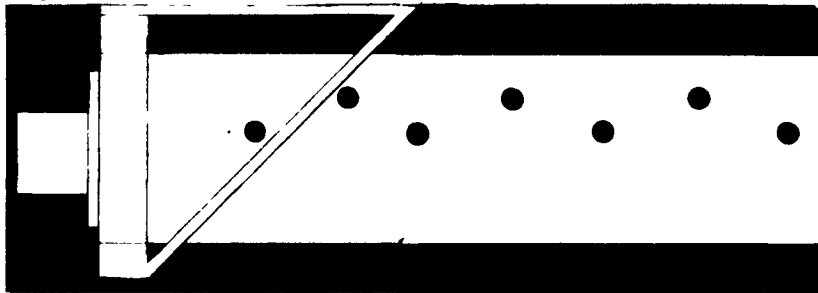

Poly Tube Ventilation

Ventilation For Dairy - Hogs & Chickens