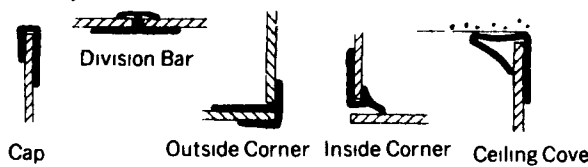

You can expand them into solid furring strips, masonry walls or any other rigid backing