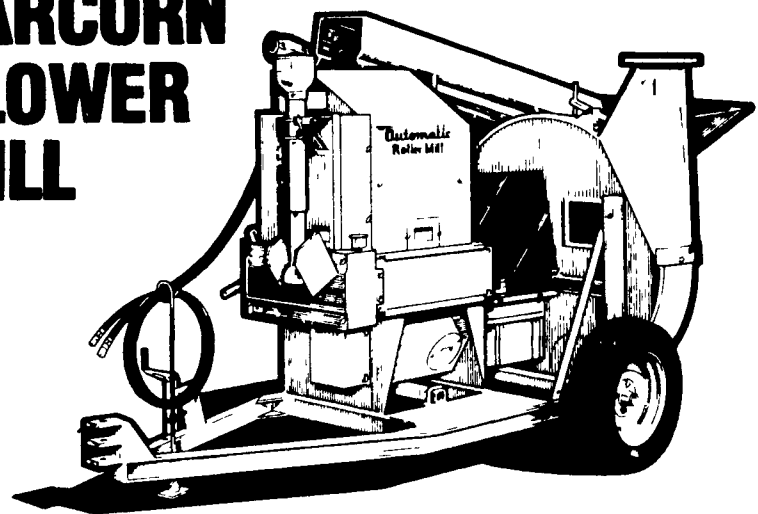

Automatic EARCORN BLOWER MILL

Automatic pioneered the development of the unique crusher unit which shells corn and shreds the cob ahead of the rollers which crack the kernels and reduce the cob further. No troublesome screens to change or slow down the capacity. It comes with 8-foot hydraulic intake auger and 54-inch blower. Also available with an 11-inch tilting discharge auger with 10-foot reach in place of the blower.

- **UNIQUE CRUSHER ROLLS** shell the corn, crush the cob ahead of the rolls, no screens to plug.
- **FATIGUE-PROOF DRIVE SHAFTS**, ground and polished.
- **CARBON STEEL ROLLS**, hardened to a 56 Rockwell "C", outperform other rolls in capacity and durability.
- **20-SPLINE**, 1 3/4-inch PTO shaft with shear pin protection.

**RYDER SUPPLY
CO.**

539 Falling Spring Road
P.O. Box 219
Chambersburg, PA 17201-0219
Phone 717-263-9111