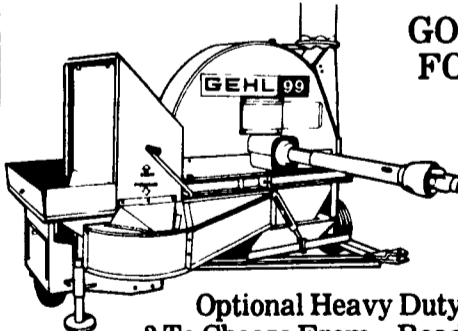

NOW ONLY \$17,850

13% Financing Available

**TAKE \$1000 OFF
FIELD READY CASE
1070 POWERSHIFT
Just Arrived**

~~\$8,850~~

NOW ONLY \$7,850

CASE 2390
Under 1300 Hrs., 160 H.P., Cab, Air, Heat, AM-FM Radio, Axle Duals 20.8x38, Front Wts. Serial #8837014

~~\$27,800~~ ~~\$22,000~~ **\$21,900**

NOW ONLY \$19,900
With 10% Financing

*You Must See This One
To Appreciate It*
IH 1066 BLACK STRIPE

- 125 HP
- 540-1000 PTO
- Almost New Radial Tires

*Reasonably Priced For
The Quality You Get!*

**GOOD USED GEHL 99
FORAGE BLOWERS**

Two Blowers In One. Silo Bottlenecks Stop With

Optional Heavy Duty PTO Shaft.
2 To Choose From...Ready For Delivery.

- MODEL 99 w/540 PTO...\$1,581
NOW ONLY... \$1,380
- MODEL 99 w/1000 RPM PTO...\$1,795
NOW ONLY... \$1,485