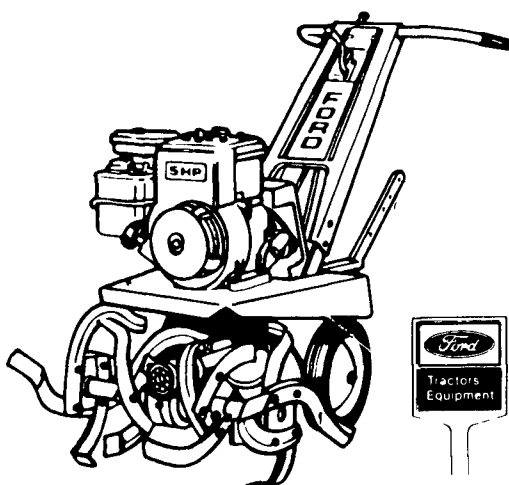

KELLER BROS.

SINCE TRACTOR CO. 1921

PRICE CUTTING DAYS

FREE MOWER VALUED AT $515

ONLY $60⁶⁶ per month

FORD YT 16

Lawn Tractor with 42" Mower

16 HP, twin-cylinder, positive gear transmission, adjustable steering wheel, fuel gauge, ammeter, seal-beam headlights, two-year limited warranty, floating mower on front axle prevents lawn scalping

NOW $2175

36 payments at 14% Annual Percentage Rate fixed $400 trade allowance or cash, with approved credit Total note $2183 76

SAVE $1014

ONLY $92⁶² per month

FORD 1210 Diesel Tractor

15 3 HP, 3-cylinder diesel engine, rugged 10X2 transmission (Hydrostatic drive optional)

Reg. $6804

NOW $5795

60 payments at 7.75% Annual Percentage Rate fixed $1200 trade allowance or cash, with approved credit Total note $5557 20

FREE MOWER

ONLY $85²⁷ per month

FORD LGT-12 Garden Tractor with 42" Mower

12 HP, gear drive, side discharge mower.

Reg. $3295

NOW $3095

36 payments at 14% Annual Percentage Rate, fixed $600 trade allowance or cash, with approved credit Total note $3069 72

SAVE $60

FORD RT-5 Tiller

5-HP Briggs & Stratton engine, "Easy Spin" start, precision gear drive, cast iron gear case, 7" deep, up to 26" wide Forward, neutral, reverse positions Reg. $379

NOW $319

SAVE $38

FORD RM-19 Push Mower

Make short work of long grass 3-HP Briggs & Stratton engine, 1 1/2" to 4" cutting height. Meets CPSC blade and safety requirements. (Grass catcher optional) Reg. $223

NOW $185

We take TRADE-INS!

Limited quantities in some models. FORD equipment available at Lebanon store ONLY.

KELLER BROS.

SINCE TRACTOR CO. 1921

717-949-6501

NEW TOLL FREE NO. 1-800-822-2152

Rt. 419 Between Schaefferstown & Cornwall, Lebanon County

Sale Ends June 15, 1985

Store Hours:
Mon. - Fri.
8 to 5

Sat.
Parts & Service
8 to Noon
Sales Dept.
Open Until 3