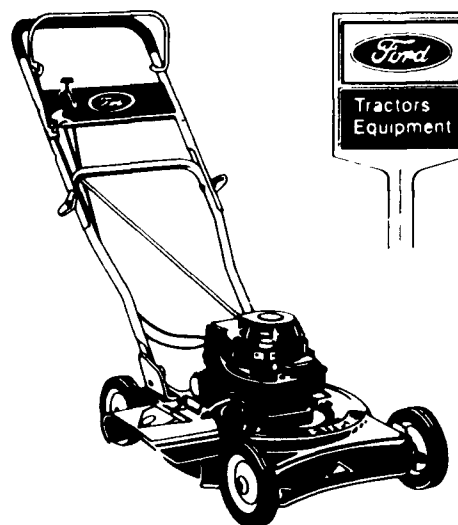

12 HP, gear drive, side discharge mower.

Reg. \$3295

NOW \$3095

36 payments at 14% Annual Percentage Rate, fixed \$600 trade allowance or cash, with approved credit Total note \$3069 72

SAVE \$60

FORD RT-5 Tiller

5-HP Briggs & Stratton engine, "Easy Spin" start, precision gear drive, cast iron gear case, 7" deep, up to 26" wide Forward, neutral, reverse positions Reg. \$379

NOW \$319

SAVE \$38

FORD RM-19 Push Mower