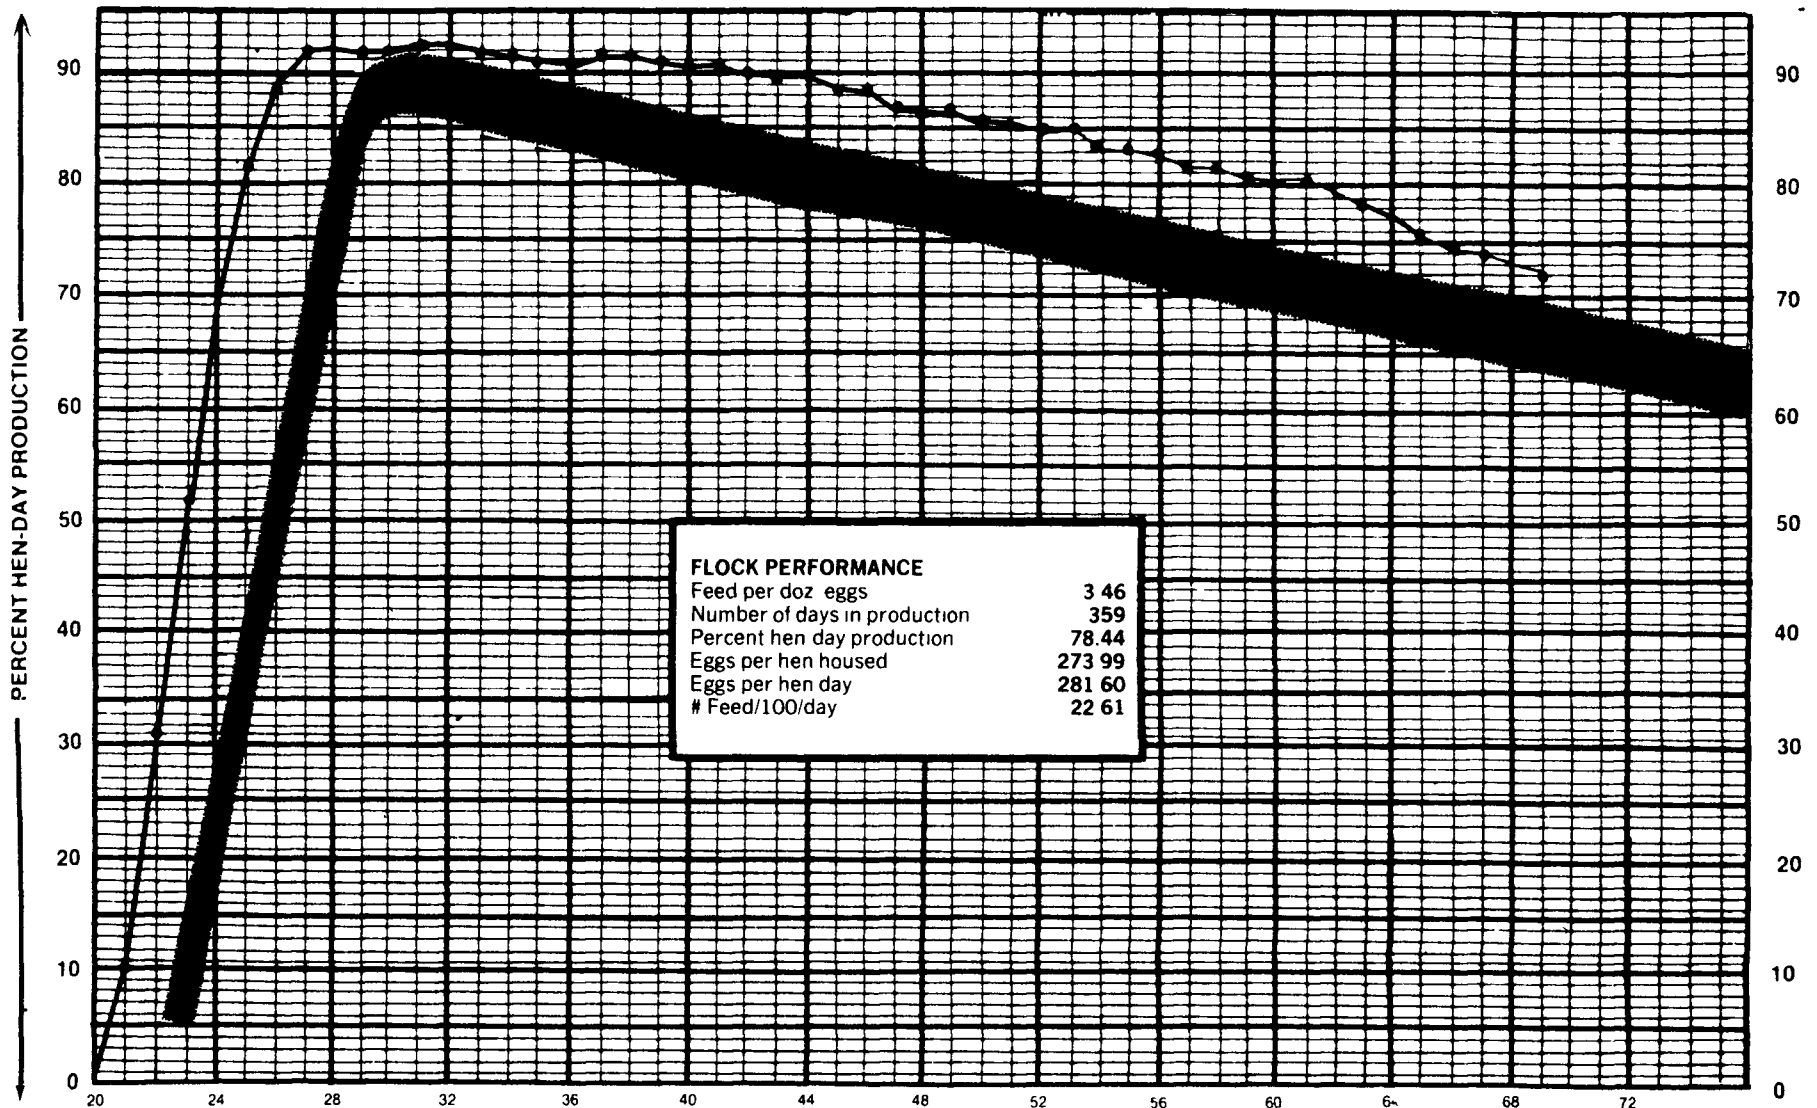

# PENNFIELD

*Penn-Pro*

*Layer Feeds*

*Top Flock Performance for Best Bottom Line*

*Quality*

*Service*

*Performance*

*Competively Priced*

**Call Us Today!**

**299-2561**

or

**Toll Free**

**Pa; 1-800-732-0467**

**MD, NJ, Del; 1-800-233-0202**

**pennfield feeds**

711 Rohrerstown Rd.  
Box 4366, Lancaster, PA 17604