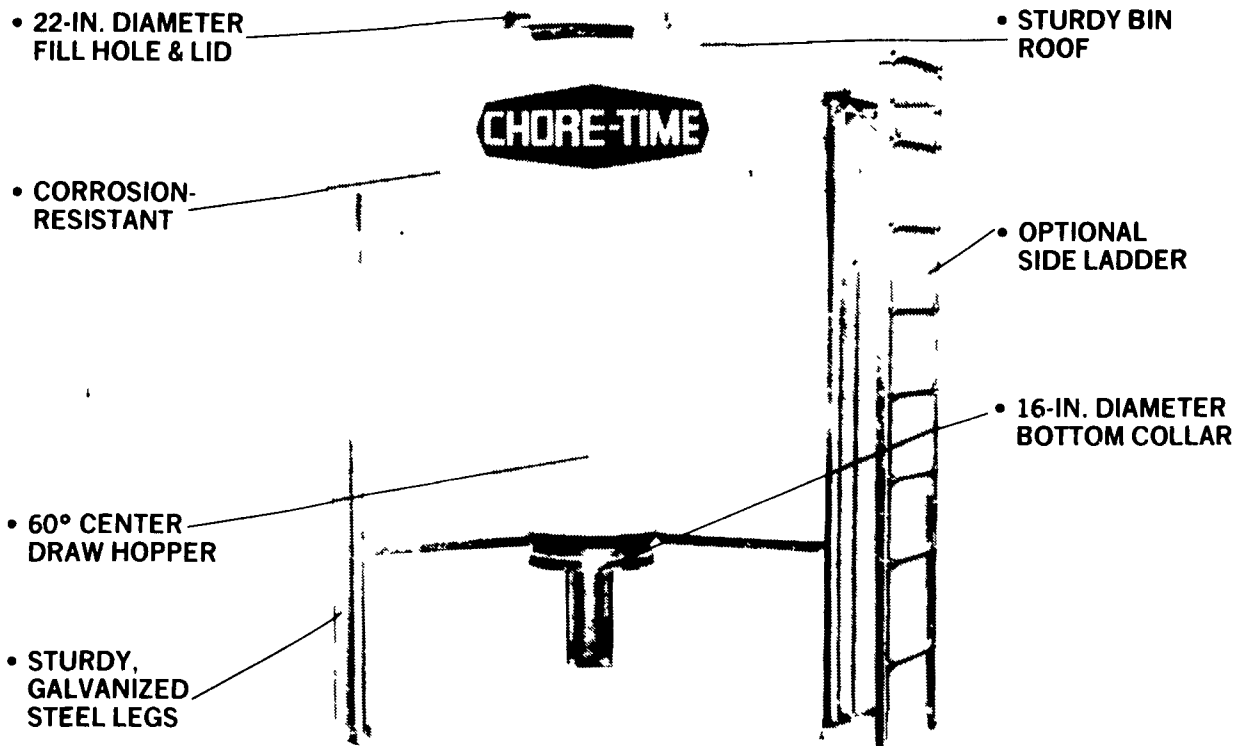

**BIN STORAGE AND FLEX AUGER DELIVERY SYSTEMS FOR HIGH MOISTURE CORN**

*New 6-ft. diameter polyethylene feed bin*

**A VERSATILE FEED BIN FOR A VARIETY OF USES**

Chore-Time's new polyethylene feed bin is ideal for a variety of uses requiring a low capacity (1.5 ton) feed bin, including high moisture corn feed rations, supplement storage, pig nurseries, milking parlors, and horse feeding. The bin's low 8-ft fill height means you can also place it inside your feed room. Bin will also accept a variety of bin boots available for use with Chore-Time's famous FLEX-AUGER® Feed Delivery Systems