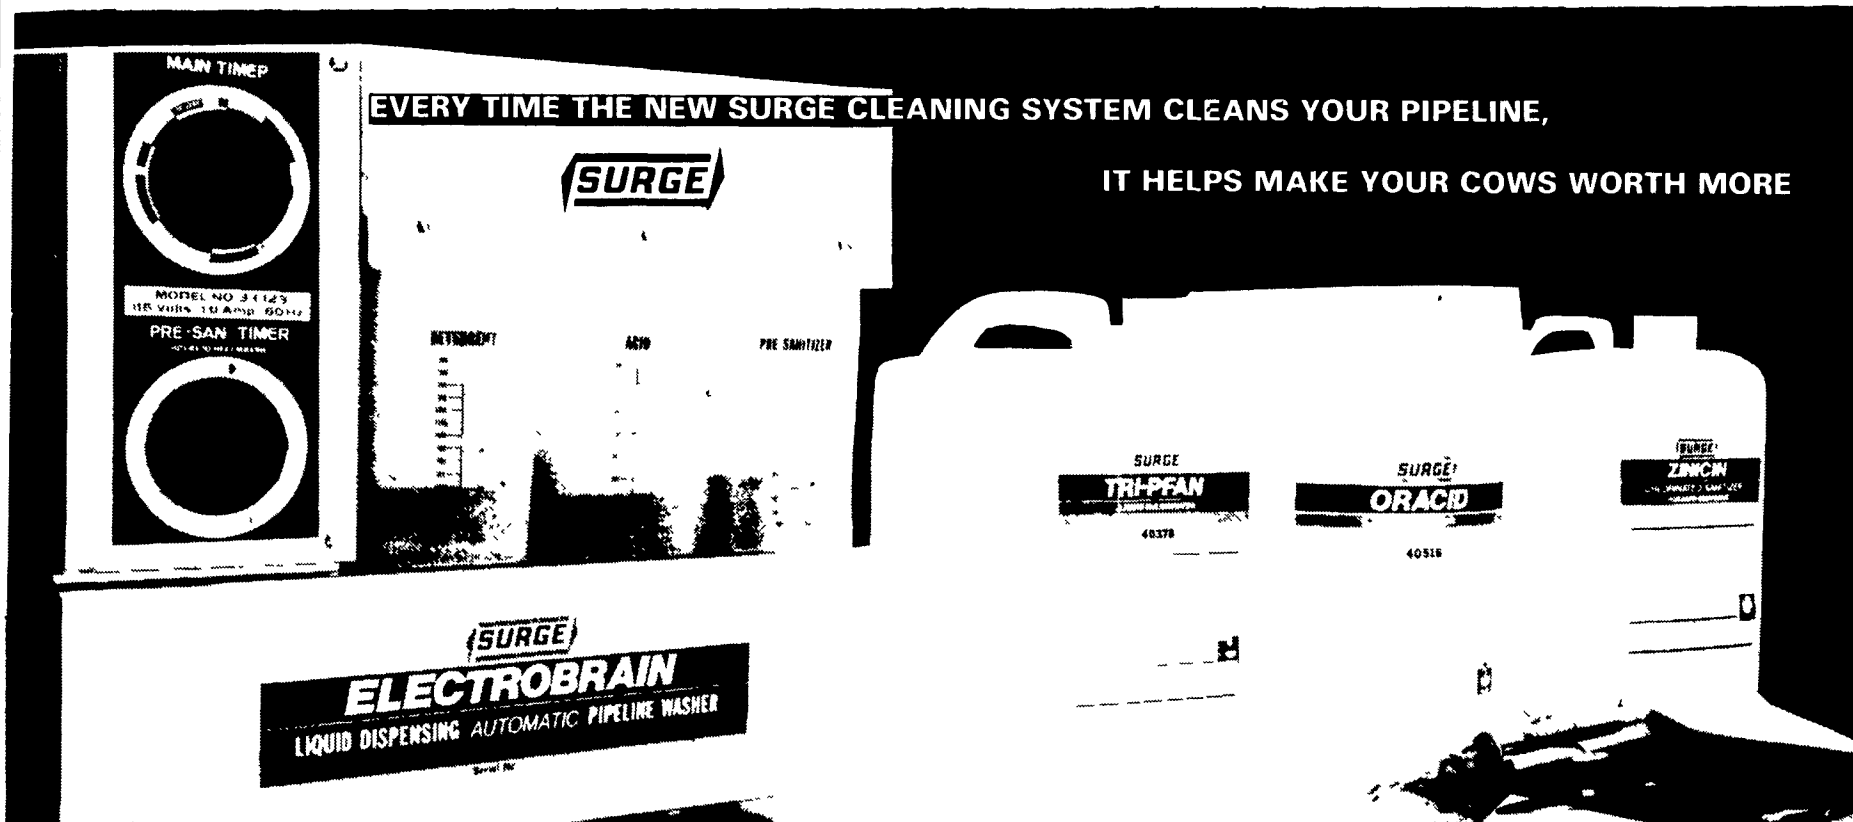

SANITATION "TOPS IN THE NATION"

INTRODUCES... The NEW **SURGE**
LIQUID DISPENSING AUTOMATIC PIPELINE WASHER!

ADAPTS EASILY TO ANY BRAND NAME MILKING SYSTEM...

- No Pressure Pumps - (To Pump Detergents Away)
- No Piston - Pieces & Ports (To Replace)
- Consistant Washing - Day After Day
- Your Detergent Dispensed By... GRAVITY!!!