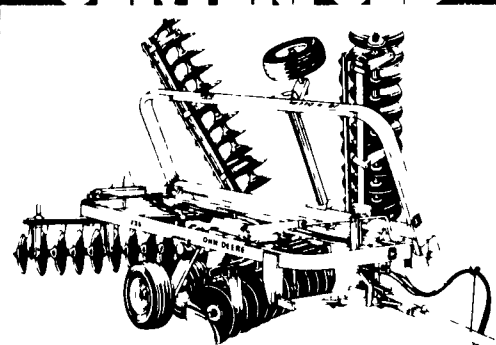

\$5,975

Until Expiration Of Sales Program

- MODEL 115 Disk, 11'5" w/9' Blade Spacing, 22" x .180 Blades, Furrow Fillers, Cushion Gang, Covers 12'10" Overall

\$5,150

Until Expiration Of Sales Program

- MODEL 115 Disk, 10'0" w/9' Blade Spacing, 20" x .180 Blades, Furrow Fillers, Covers 11'5" Overall

\$3,525

Until Expiration Of Sales Program

NARROW 235 CENTERFOLD

Narrow transport helps make all of your fields easily accessible

The John Deere 200 Series Level Action™ disks now include three smaller sizes of centerfolds: 14 ft 3 in, 15 ft 8 in (both have 9 in blade spacing) and 16 ft 1 in (7 1/4 in blade spacing). The smallest disk has a transport width of 10 1/2 feet and the larger models are under 12 feet. Tractor horsepower required is from 95 to 140.

These 235 Centerfolds feature tapered front and rear gangs 90 to 120 pounds per blade and many of the other field-proven features of John Deere Level Action disks that have made them number one in sales.