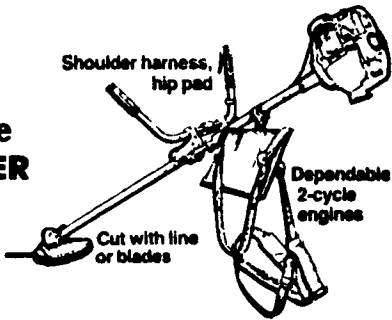

Sat. 8 AM - 4 PM

NEW

John Deere
100 G Nylon Line
GRASS TRIMMER

\$124⁹⁵
w/Coupon

NEW

John Deere R70
RIDING MOWER

\$999⁰⁰ w/Coupon

R72 Elec. Start Model
Add \$100.00