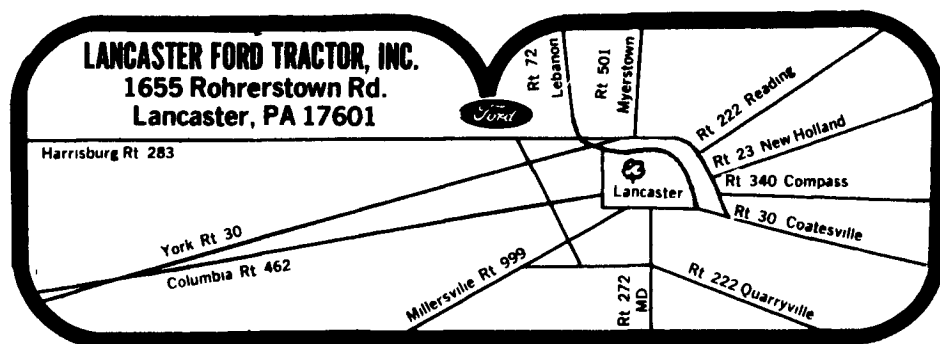

LANCASTER FORD TRACTOR

LOCATED IN THE

OF LANCASTER COUNTY

EASY TO REACH

(McGovernville Rd. Exit Off Rt. 283)

SELLS DEPENDABLE FORD TRACTORS and EQUIPMENT

HOT AIR BALLOON RIDE WINNER

Number 1041638

Bring Matching Ticket Stub To Lancaster Ford Tractor

THE BIGGEST — THE FAIREST — THE FRIENDLIEST

LANCASTER FORD TRACTOR INC.

1655 Rohrerstown Road, Lancaster, PA
Flory Mill Exit off Route 283 Phone: 717-569-7063