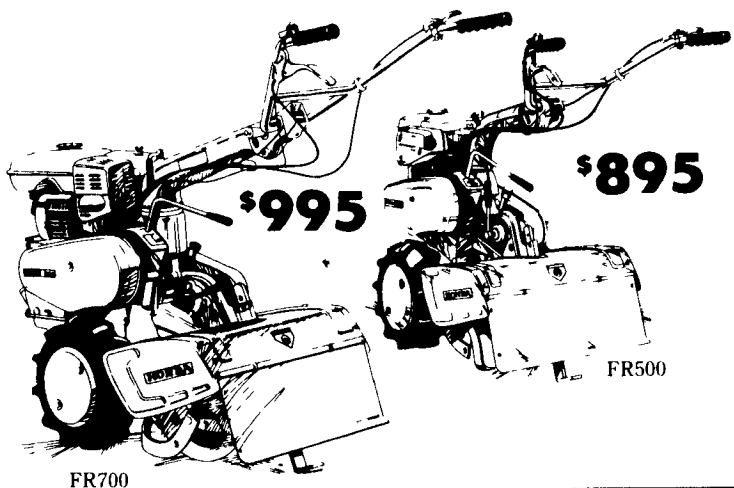

FISHER AND STOLTZFUS TRAILER SALES

717-768-3532 717-768-3832
East of New Holland, Pa.

6x16 Utility Trailer

(1) Dion Forage Wagon

Flatbed and Utility Trailers Available

How to get a good turnover.

Our powerful 5HP and 7HP tillers are easy to start, thanks to Automatic Decompression. And they're easy to operate, with all the controls conveniently located on the handles. Both are self-propelled with 2 forward and 1 reverse gear, and have rugged Honda 4-stroke engines with quiet, efficient mufflers. The only hard part with a Honda tiller is deciding which one to get.