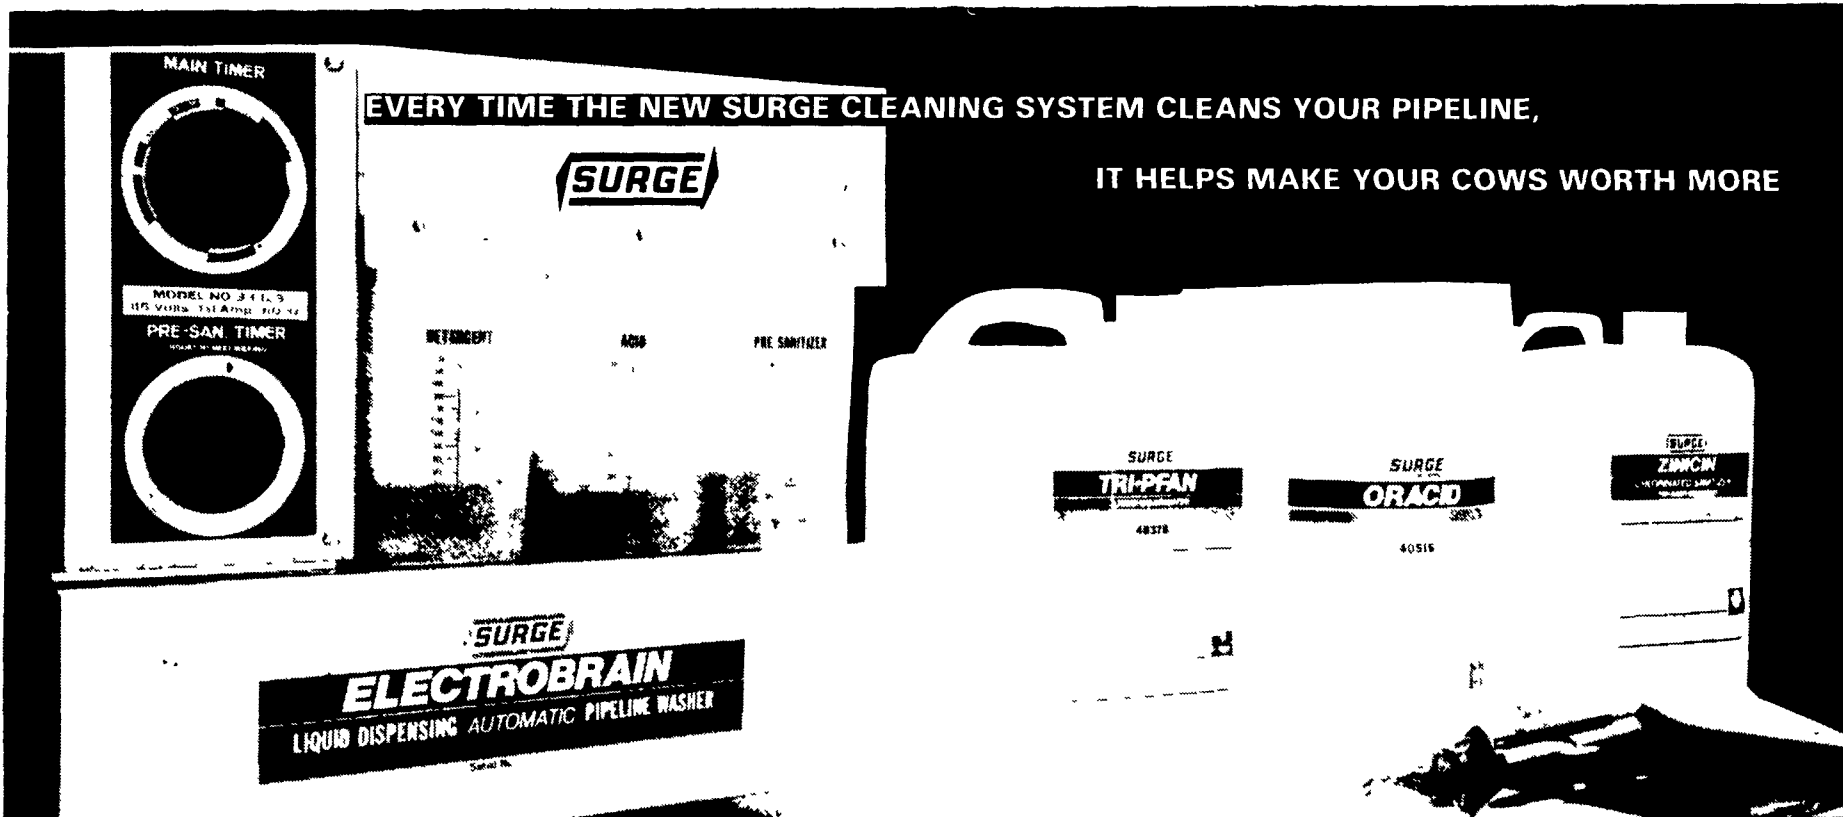

## "TOPS IN THE NATION"

INTRODUCES... The NEW **SURGE**  
LIQUID DISPENSING AUTOMATIC PIPELINE WASHER!

EVERY TIME THE NEW SURGE CLEANING SYSTEM CLEANS YOUR PIPELINE,

IT HELPS MAKE YOUR COWS WORTH MORE

**ADAPTS EASILY TO ANY BRAND NAME MILKING SYSTEM...**