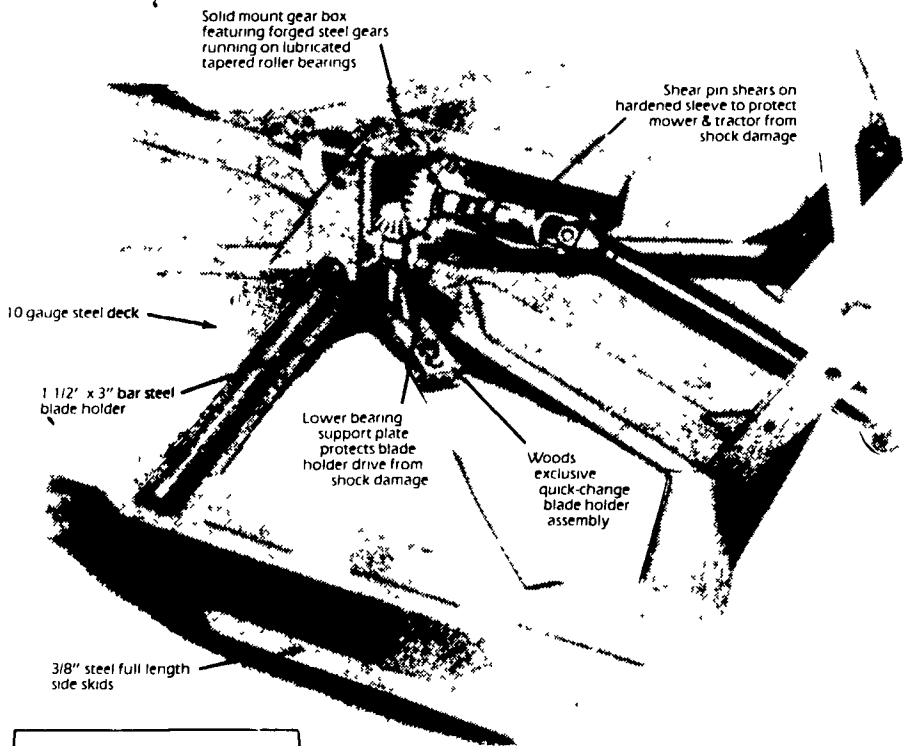

WOODS' M5 DIXIE CUTTER

Worth More In The Long Run

Woods' M5 Dixie Cutter cuts and shreds a five foot swath. It has a direct gear drive with a heavy-duty gear box and is available in models for rear-mounting on 3-point hitch, fast-hitch or AC snap-coupler.

BELT DRIVE

GEAR DRIVE

WOODS offers a choice of 4 ft, 5 ft, and 6 ft. cutting swaths... In belt drive models RM48, RM59, and RM306... or gear drive models RM400, RM500 and RM600

...If your tractor is in the 12 to 40 horsepower range there's a WOODS RM for you.