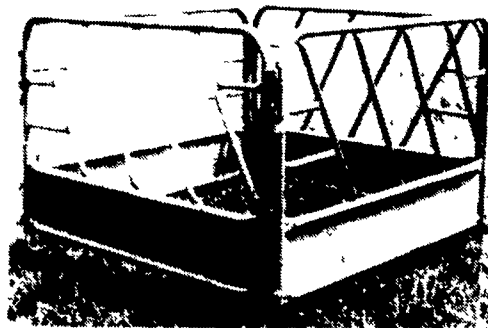

**AUTOMATIC CATCH GATE**

**GATE**

**AUTOMATIC GATE LATCH**

**HEADLOCKS**

**FARROWING CRATE**

F-Model

**SUSPENDED COMFORT STALLS**

Model SS-45G

**SLANT BAR FEED THRU FENCE**

**BLOCKING CHUTE**

**HEAVY DUTY HAY BALE FEEDER**

• Feed Big Round & Reg Bales or Stacks

• 1 9/16" O D Tubing & 1" Sch 40 Pipe. All Welded construction