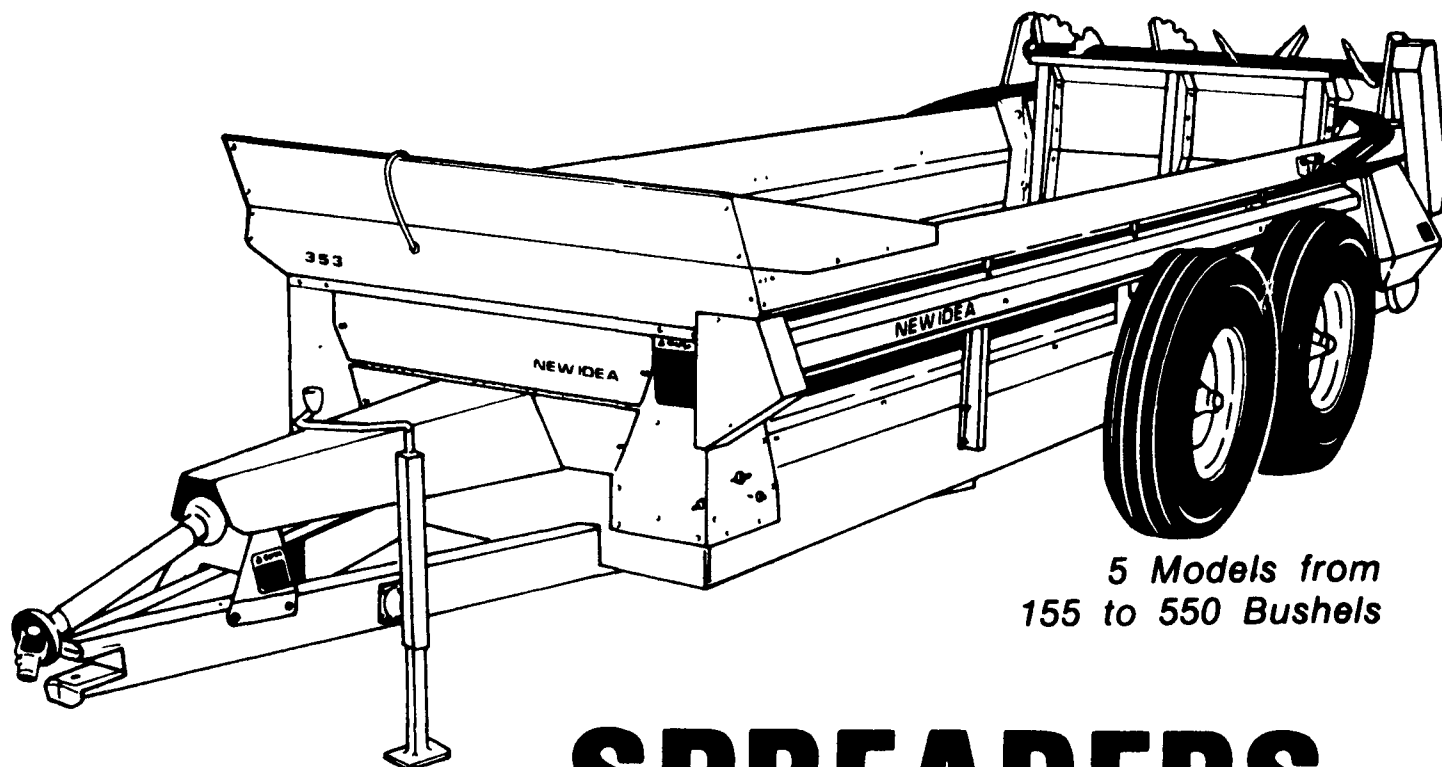

# NEW IDEA

5 Models from  
155 to 550 Bushels

## SPREADERS Heal Themselves

Scratch the painted metal surface of most spreaders and you have an "open wound" subject to corrosion and rust-through.

Scratch the galvanized surface of a New Idea spreader and the healing process of galvanic action begins. A layer of zinc oxide quickly forms to create a protective barrier.