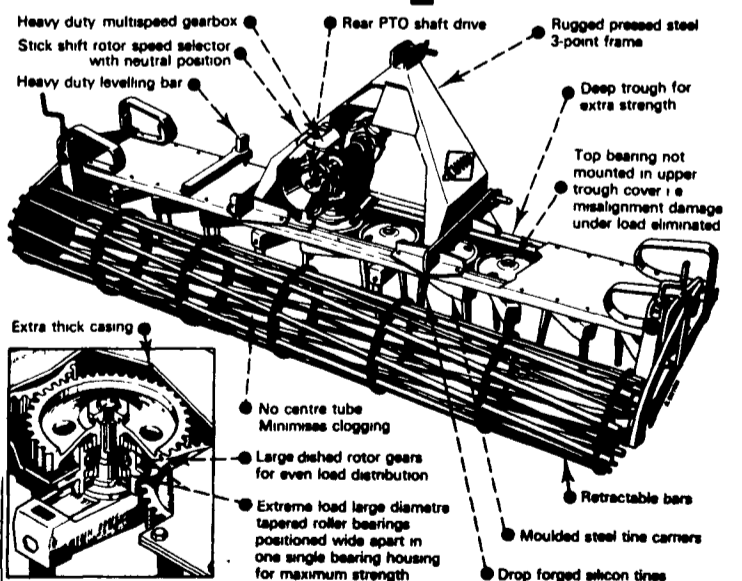

*If It's Quality You Want, Here It Is!*

**REMEMBER: TAKE 30% OFF THESE PRICES**

Model 35/117 44" WIDE ... FACTORY PRICE \$1475  
 35/130 50" WIDE ... FACTORY PRICE \$1525  
 35/105 40" WIDE ... FACTORY PRICE \$1425  
 60/205 80" WIDE ... FACTORY PRICE \$2525

**DO YOU WANT FIRST CLASS HAY IN DOUBLE QUICK TIME?**

Do It With Kuhn, Gyrotedders! MODEL 440T, 13' Pull Trail Type Gyrotedder GF440: tedder w/4 rotors, adj. frame for working along hedge rows...working width: 13'

List Price .... \$2,350.00  
**DISCOUNT SALE PRICE ..... \$1,997.00**

**BRAND NEW ... SPECIAL OFFER On A New POWER HARROW**

**The Power-line of Rotary Harrows from the Specialists**

15 Ft. Width, 3 Pt. Hookup THEY WORK!