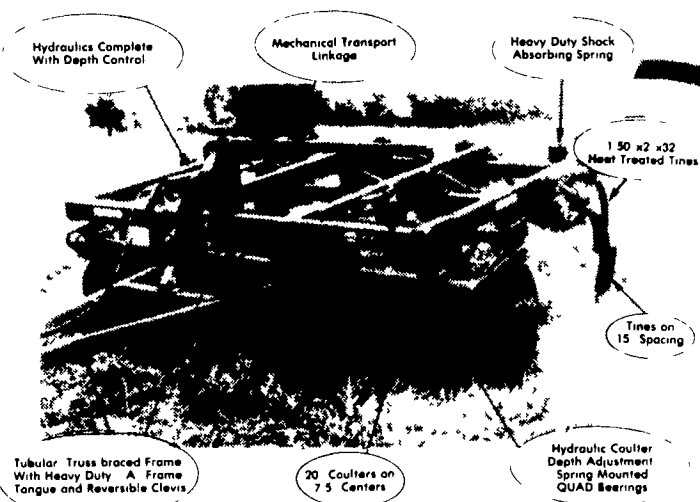

# Pocket The Savings At Our Year-End Cash & Carry Discount Days

NOW THRU DECEMBER 31, 1984

### NOTICE: POWER SAVING FEATURES

- Features Hydraulic Raised and Lowered Coulters Gangs That Allow You To Raise Slicer Blades When Not In Trash That Saves Power, Fuel, Gives More Speed, Less Wear, Then When You Reach The Heavy Trash That Needs To Be Cut, You Lower Slicer Blades and Keep Right On Going!
- 1 1/2" Thick x 32" Tines Give You Heavy Duty High Clearance!