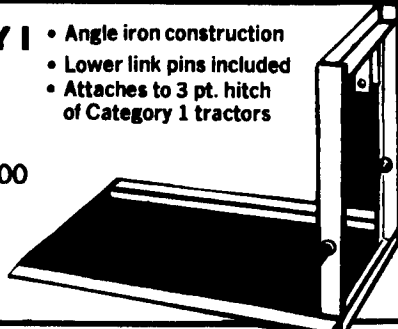

USED GLENCOE 7 SHANK SOIL SAVER  
Very Good Condition  
Reg. \$2,995 **\$2,885**

NEW RENTAL LANDOLL COULTER CHISEL SOIL MASTER  
7 Shank  
ONLY **\$4,590**

We Are Ready, Willing And Able... And The Refreshments Are Waiting! COME ON IN

### CATEGORY I 3 POINT LIFT

Reg. Price \$45.00  
DISCOUNT PROGRAM SPECIAL ONLY **\$39.00**

- Angle iron construction
- Lower link pins included
- Attaches to 3 pt. hitch of Category 1 tractors