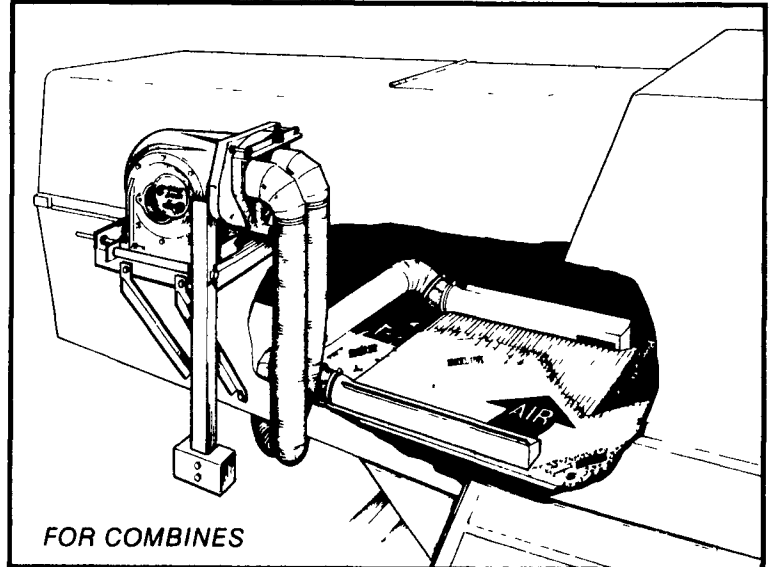

NECO GRAIN $AVER

FOR COMBINES

**PREVENTS LOSS OF VALUABLE GRAIN OUT
THE BACK OF THE COMBINE — "PUTS YOUR
PROFIT IN THE TANK! NOT ON THE GROUND"**

**CONTROLLED JETS OF AIR BLOW AND SPREAD
THE GRAIN EVENLY ACROSS THE COMBINE
SIEVE IN SLOPING AND HILLY FIELDS**

The NECO Grain Saver is a high speed Blower that automatically directs controlled jets of air to the downhill side of the sieve when the combine is operating on sloping and hilly terrain. These jets of air are controlled by a pendulum-operated valve which is mounted directly to the blower.