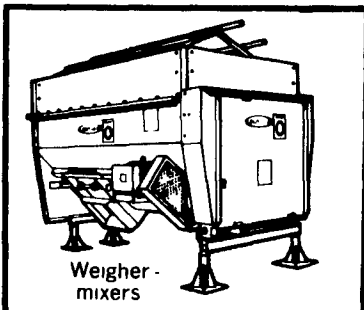

MISCELLANEOUS

SPECIAL

New NH 346 Tank Spreader \$5,700.

- | | |
|--|--------------------------------------|
| Int. 510 grain drill | NI 323 picker |
| JD 7 btm., on land hitch, hydraulic reset plow | Brillion 15' roller harrow, like new |
| JD 30 ft. Implement Trailer | New & Used rotary hoe's |
| Large selection of smaller discs | Gehl 1500 Round Baler |
| Brillion 10' seeder | NI #7 picker |
| Large selection of plows from 3 to 7 bottom | |
| JD 1207 haybine | |
| New Farmhand loaders for IH and JD tractors | |
| NI 2 row wide pull type corn picker w/12 roll husking bed, excellent | |

1976 Chevy Tandem Grain Truck, 18' body & hoist
1975 GMC w/Jer-dan rollback body
1964 Ford C700 w/24' Schwartz rollback body

D & R EQUIPMENT INC.

Ringoes, New Jersey (201) 782-5082

YOUR **BUTLER** Livestock Systems DEALER

DEPENDABLE MOTOR CO.

East Main St., Honey Brook, Pa. 215-273-3131 - 273-3737

Weigher-mixers

Volume-Belt® feeder

IN STOCK

- New Butler 115 Stationary Mixer
- New Butler 180 Stationary Mixer
- 2800 Gal. Liquid Manure Spreader w/Injectors
- Used 830 Oswalt Mixer
- Rental 28 ft. Trail Pump