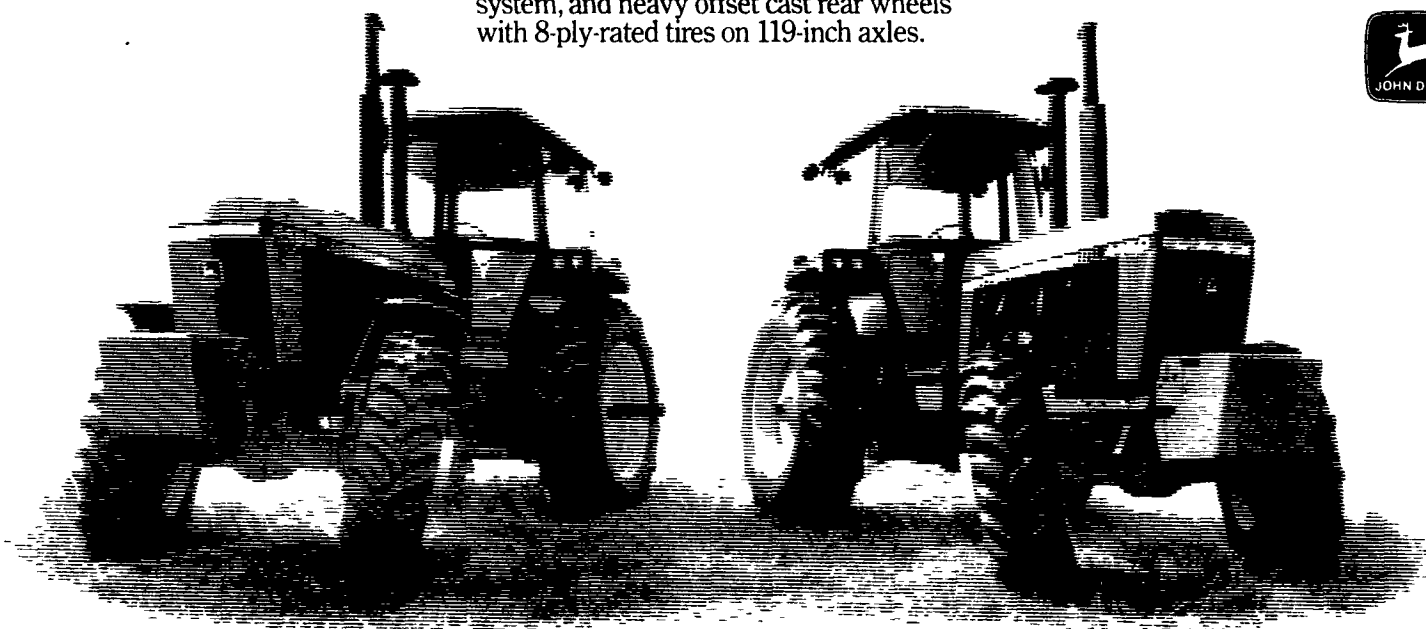

THE ONE ON THE RIGHT COSTS \$6,816 LESS

But why? They have the same horsepower, burn about the same fuel, have exclusive Caster/Action™ mechanical front-wheel drive... and we'll sell you either one.

Both of these are deluxe tractors. But the tractor on the right has 16-speed Quad-Range™ transmission, standard gauges and analog (dial) tachometer, standard seat suspension system, and offset cast rear wheels

with 6-ply-rated tires on 96-inch axles. The tractor on the left has 15-speed Power Shift transmission, Investigator™ II warning system and digital readouts, HydraCushioned™ seat suspension system, and heavy offset cast rear wheels with 8-ply-rated tires on 119-inch axles.

It's also equipped with optional front fenders and dual electric horns.

Which tractor is right for you? See us for advice on a properly equipped 100-hp 4050, 120-hp 4250 or 140-hp 4450.

The Long Green Line™

Snow throwers are available for all lawn tractors and lawn and garden tractors. Cutting paths range 32 to 46 inches.

Front blades are also available for all tractors. Sizes range from 42 inches for lawn tractors to 84 inches for 850-1050 Tractors.