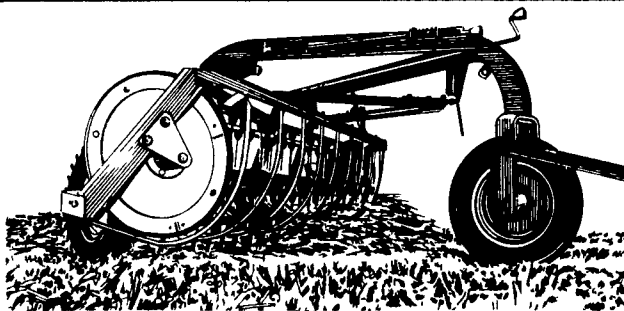

MORE POWERFUL AND PRODUCTIVE

Reliable for years

For big blading jobs

Time-Mizer Self-Propelled feature big engine horsepower for greater productivity

JD 5820 290 H.P.
With 4 Row Narrow Corn Head and 7 Ft. Custom Duty Pickup
Priced Thousands Less For Out Of Season Sale
PLUS Waiver Of Finance Until Sept., 85
OR \$4,075 Cash Discount In Lieu Of Waiver

John Deere's 660 Rake offers long, dependable work life
You'll get years of dependable service with the 660 Rake. Five bars of rubber-ball flex teeth are standard.
JOHN DEERE 660 RAKE
8 1/2 Ft. w/Rubber Teeth And Hitch & Jack
\$2,475
Dolly Wheel Rakes Available At Extra Cost

Take a look at John Deere's extra-heavy-duty rear blade that offers hydraulic convenience
Here's John Deere's strongest rear blade — the 155 Blade — for tractors up to 180 hp. Shape ditches, move manure, blade snow.