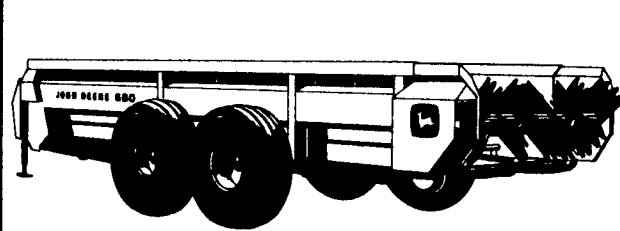

John Deere's largest spreader will handle your big manure jobs fast

Here's manure-handling productivity at its finest... the John Deere 680 Spreader.

Double conveyor chain and heavy-duty gearbox make this a most dependable manure spreader.

JD 680 SPREADER
400 Bu. w/Hydraulic Endgate & Front Extension **$9,275**
Waiver Of Finance **OR** Cash In Lieu Of Waiver - 275
From 6 Mo. **$9,000**
From Date Of Sale

ABC GROFF, INC.

110 Railroad Ave New Holland, PA 17557

STORE HOURS
Mon-Tues Wed 7-5
Thurs-Fri 7-9
Sat 7-4
Parts 717-354-4191
Sales 717-354-4731
Service 717-354-8004

Open Thursday And Friday Until 9 P.M.

PRICE
Master Charge VISA
OUR TRUCKS ARE RADIO CONTROLLED