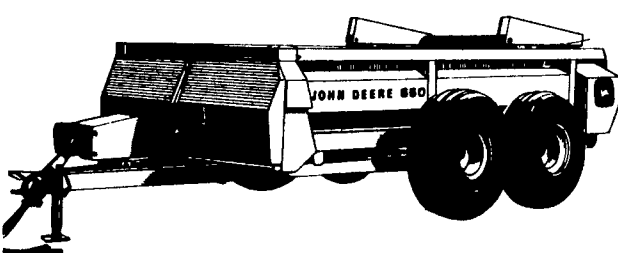

You'll spread big loads in a hurry with a John Deere 660 Spreader
Get big manure-handling jobs out of the yard and onto the field in a hurry with a John Deere 660 Spreader.

JD 660 SPREADER
300 Bushel w/Hydraulic Endgate And Front Extension **$7,200**

Front Extension Waiver Of Finance **OR** Cash In Lieu Of Waiver - 225
For 6 Mo. **$6,975**
From Date Of Sale