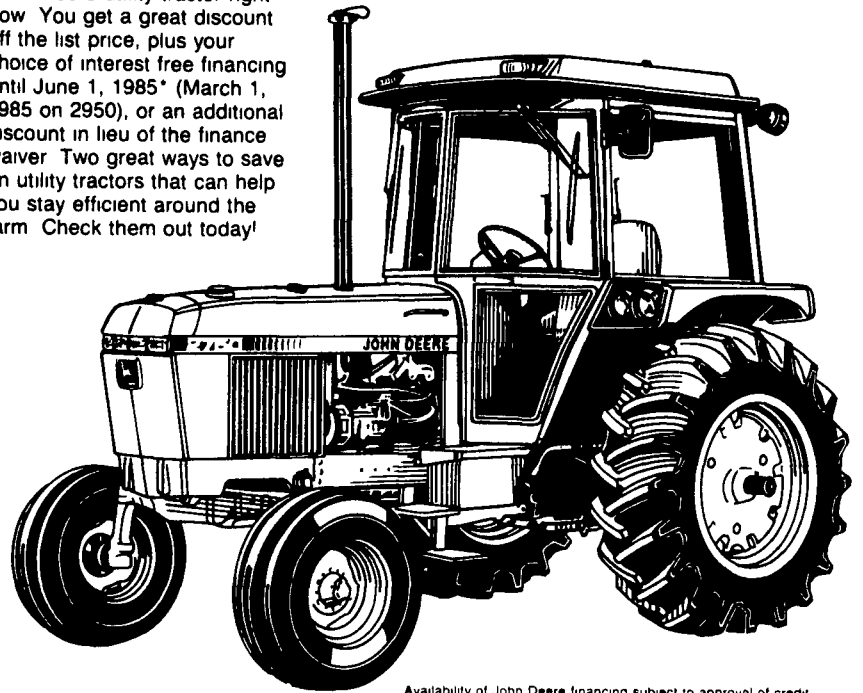

This Christmas  
put a smile  
on his face

John Deere has shovels, blowers, throwers, and tractor attachments that make snow removal a snap.

# TWO WAYS

To save big on  
**John Deere 40-85 hp tractors!**

Save in a big way on a new John Deere utility tractor right now. You get a great discount off the list price, plus your choice of interest free financing until June 1, 1985\* (March 1, 1985 on 2950), or an additional discount in lieu of the finance waiver. Two great ways to save on utility tractors that can help you stay efficient around the farm. Check them out today!