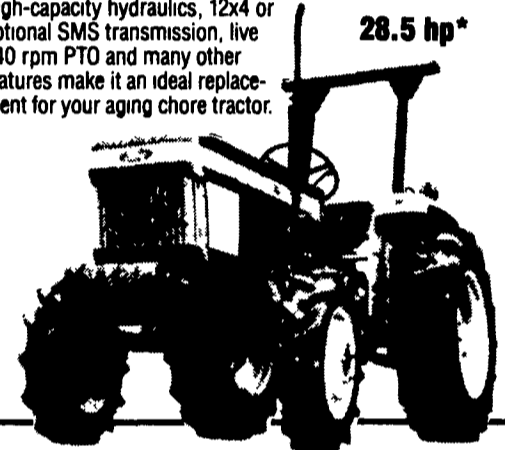

16.5 hp*

FORD 1510—THE "CAN-DO" TRACTOR

Loading, landscaping or light farm work? Call on the 19.5 PTO hp Ford 1510! It offers an amazing combination of performance, strength, features and economy. Put one with the optional SMS transmission through its paces!

19.5 hp*

FORD 1710—THE VERSATILE COMPACT

23.5 PTO hp can do a whole lot of work. Now add in all the Ford 1000 Series features, a 12x4 or optional SMS transmission and optional front-wheel drive. Put it all together and you've got one hard-working versatile compact tractor... the Ford 1710!

23.5 hp*

1910—28.5 PTO HP COMPACT

The 1910 is ideal for small or specialty farms, businesses, or larger farms that need an economical utility tractor. High-capacity hydraulics, 12x4 or optional SMS transmission, live 540 rpm PTO and many other features make it an ideal replacement for your aging chore tractor.

28.5 hp*

NEW FORD 2110—LOTS OF MUSCLE

FOR THE MONEY The new Ford 2110 is economical to own, operate and maintain. Yet with an honest 34 PTO hp and many big tractor features, it can handle just about any