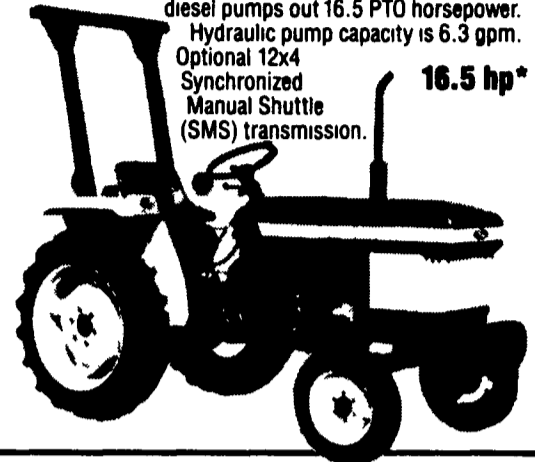

11.5 hp*

FORD 1210—THE LITTLE POWERHOUSE

The same dimensions, features and maneuverability as the Ford 1110, but with a larger, 3-cylinder 13.5 PTO hp diesel. It makes a fine confined-area loading tractor. Or add a rear tiller and get ready for serious gardening!

13.5 hp*

FORD 1310—IMPRESSIVE PERFORMANCE

If you want big performance in a small, economical package... you want the Ford 1310. Its 3-cylinder diesel pumps out 16.5 PTO horsepower.

Hydraulic pump capacity is 6.3 gpm. Optional 12x4 Synchronized Manual Shuttle (SMS) transmission.

16.5 hp*

FORD 1510—THE "CAN-DO" TRACTOR

Loading, landscaping or light farm work? Call on the 19.5 PTO hp Ford 1510! It offers an amazing combination of performance, strength, features and economy. Put one with the optional SMS transmission through its paces!

19.5 hp*

FORD 1710—THE VERSATILE COMPACT

23.5 PTO hp can do a whole lot of work. Now add in all the Ford 1000 Series features, a 12x4 or optional SMS transmission and optional front-wheel drive. Put it all together and you've got one hard-working versatile compact tractor... the Ford 1710!