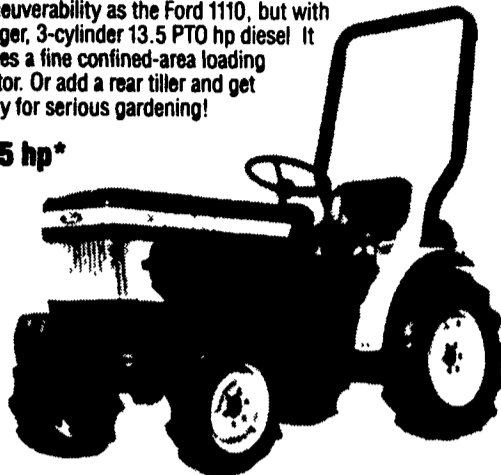

FORD 1210—THE LITTLE POWERHOUSE

The same dimensions, features and maneuverability as the Ford 1110, but with a larger, 3-cylinder 13.5 PTO hp diesel. It makes a fine confined-area loading tractor. Or add a rear tiller and get ready for serious gardening!

13.5 hp*