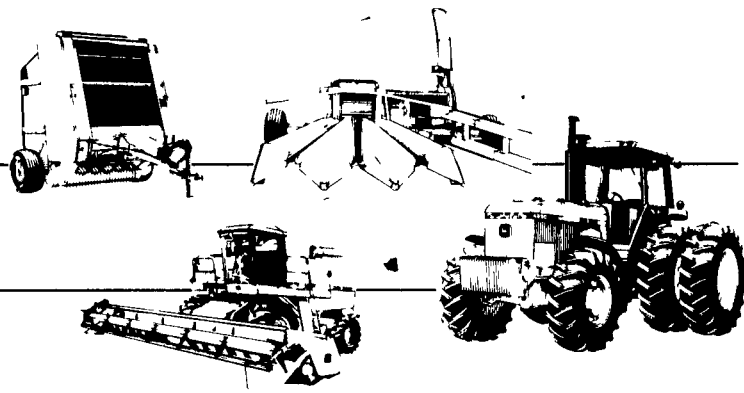

THEY'RE BARGAIN PRICED!

During the John Deere Factory Authorized Clearance

We're getting special factory allowances and financing offers on tractors, combines, hay tools, and forage equipment. And we're passing the savings on to you. On top of that, there are interest-free financing periods on the same equipment, both new and used. Now's the time to upgrade your machinery!

Snow Throwers

Clears a 20-inch path in no time with its heavy duty engine.

Skid-Steer Loaders

14 to 40 hp skid steer loaders have four-wheel drive, 550 to 1440 lb operating capacities.

Get your John Deere Snow Removal Equipment today.

Tractors and Snow Blowers

Nothing handles snow removal like an 8 to 199 hp tractor with a capacity matched snow blower.

Nothing Runs Like a Deere®

Snow Blowers

8 or 10 hp snow blowers have a two stage design, five forward speeds and reverse.

Snow Blowers for Tractors

Front or rear mounted snow blowers for compact utility tractors have 59 to 66 inch cutting widths, up to 250 ton per hour capacity.

A.B.C. GROFF, INC.
 New Holland, PA
 717-354-4191